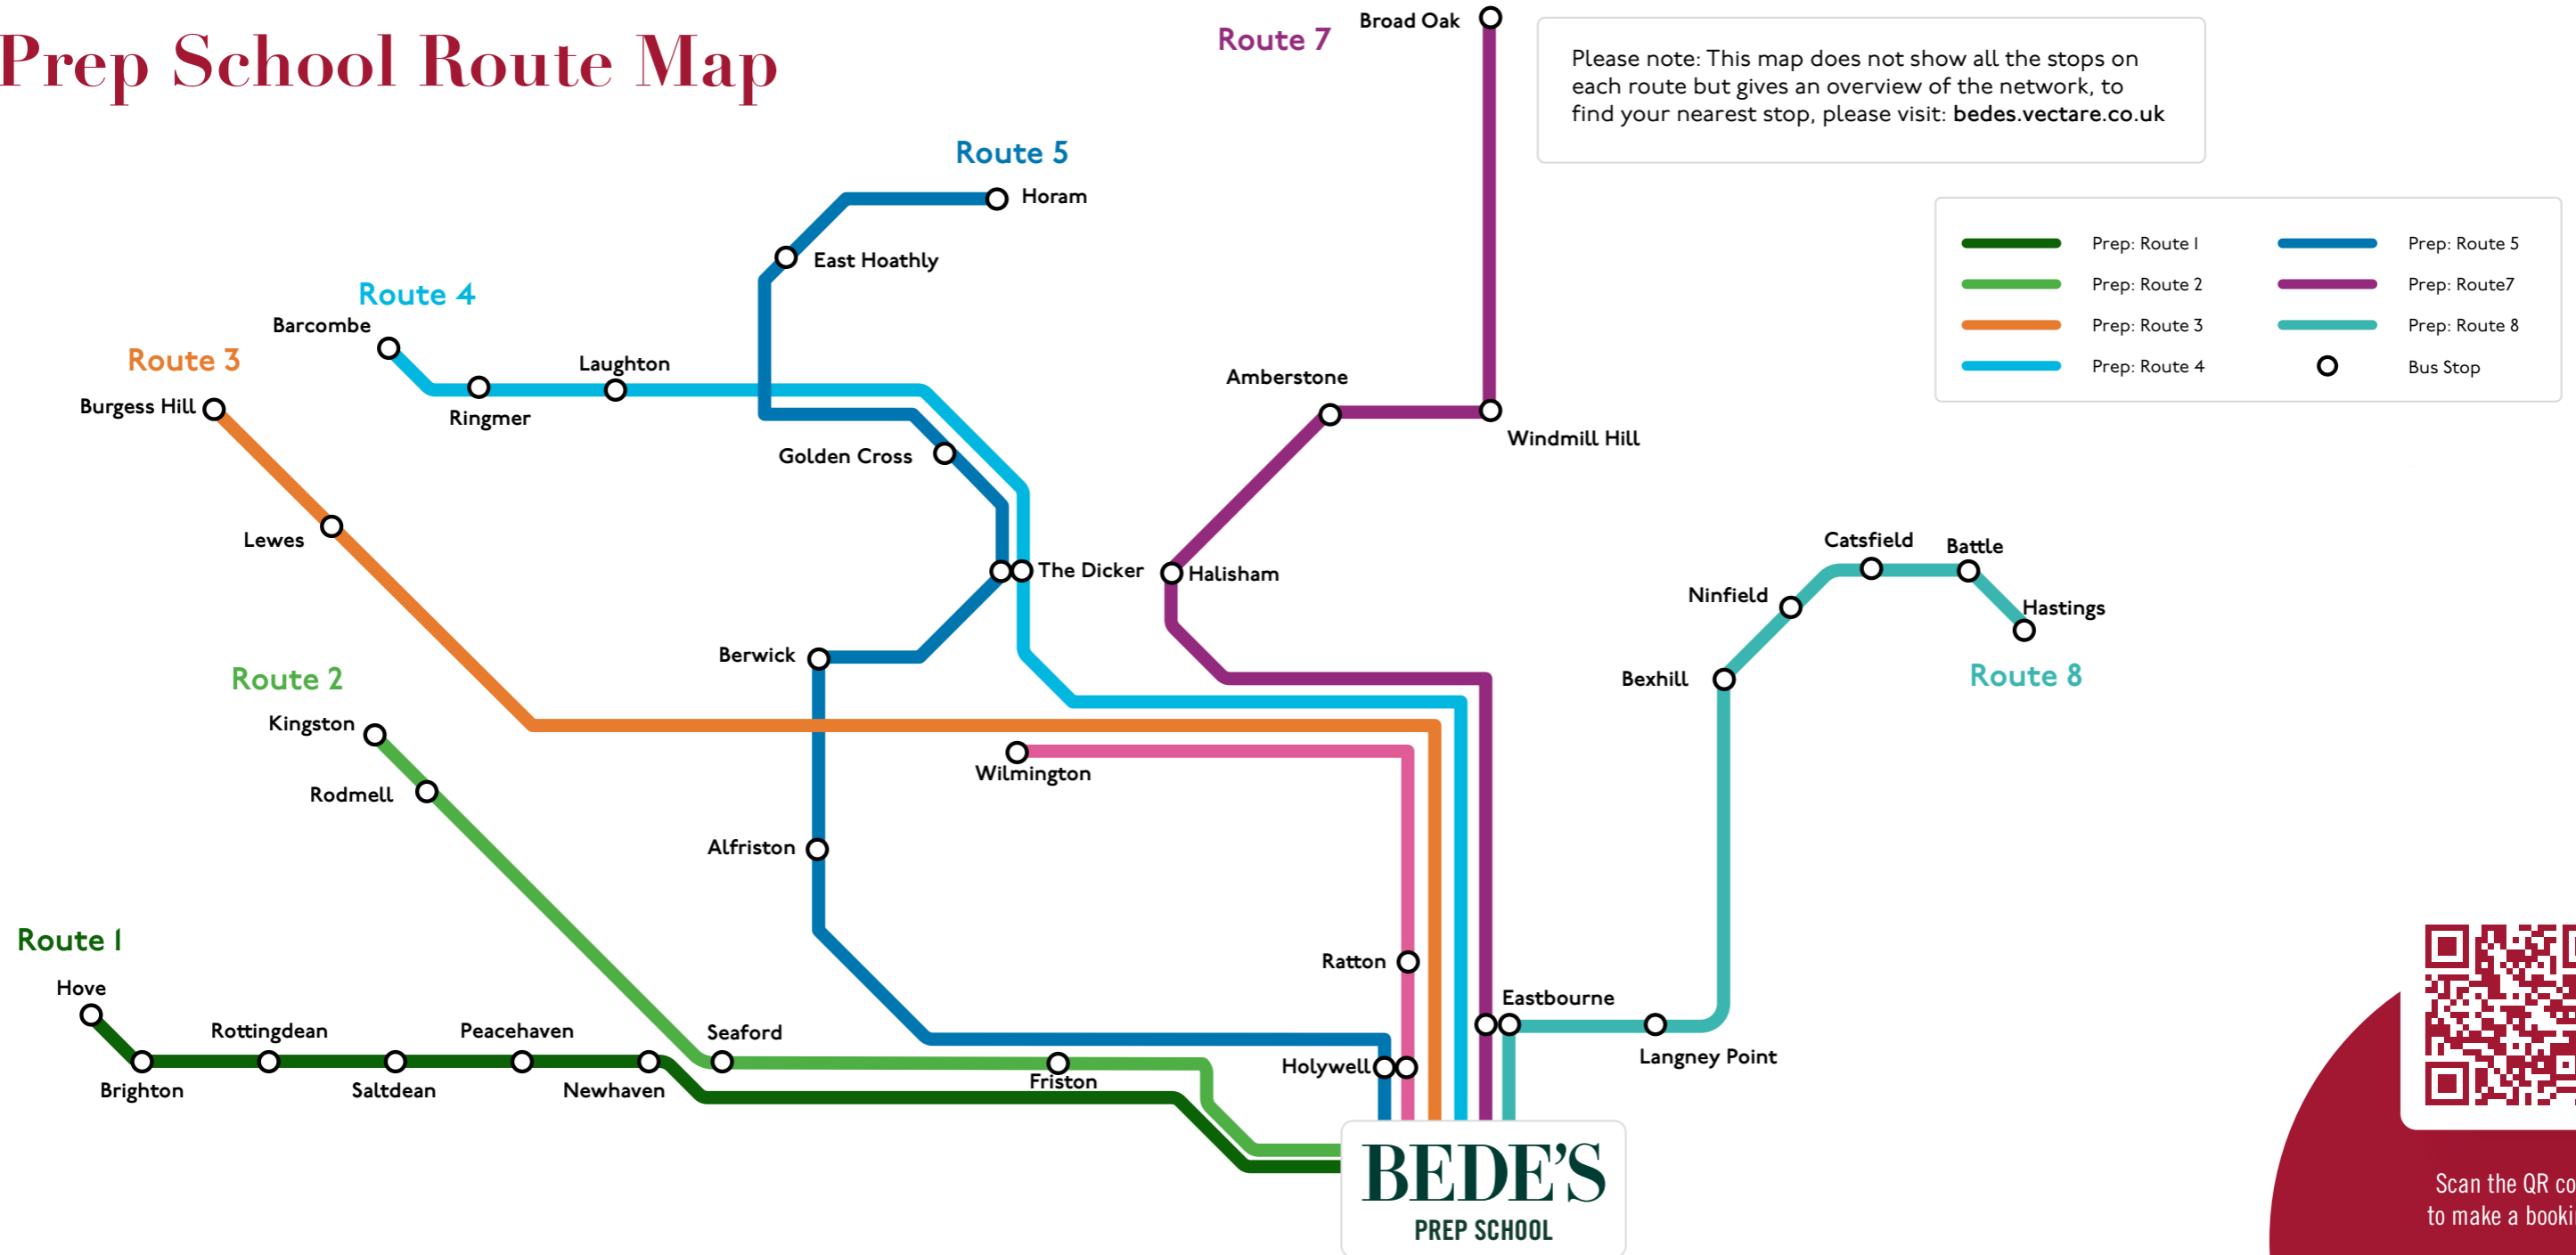

Prep School Route Map

Scan the QR code to make a booking!

NOT TO SCALE