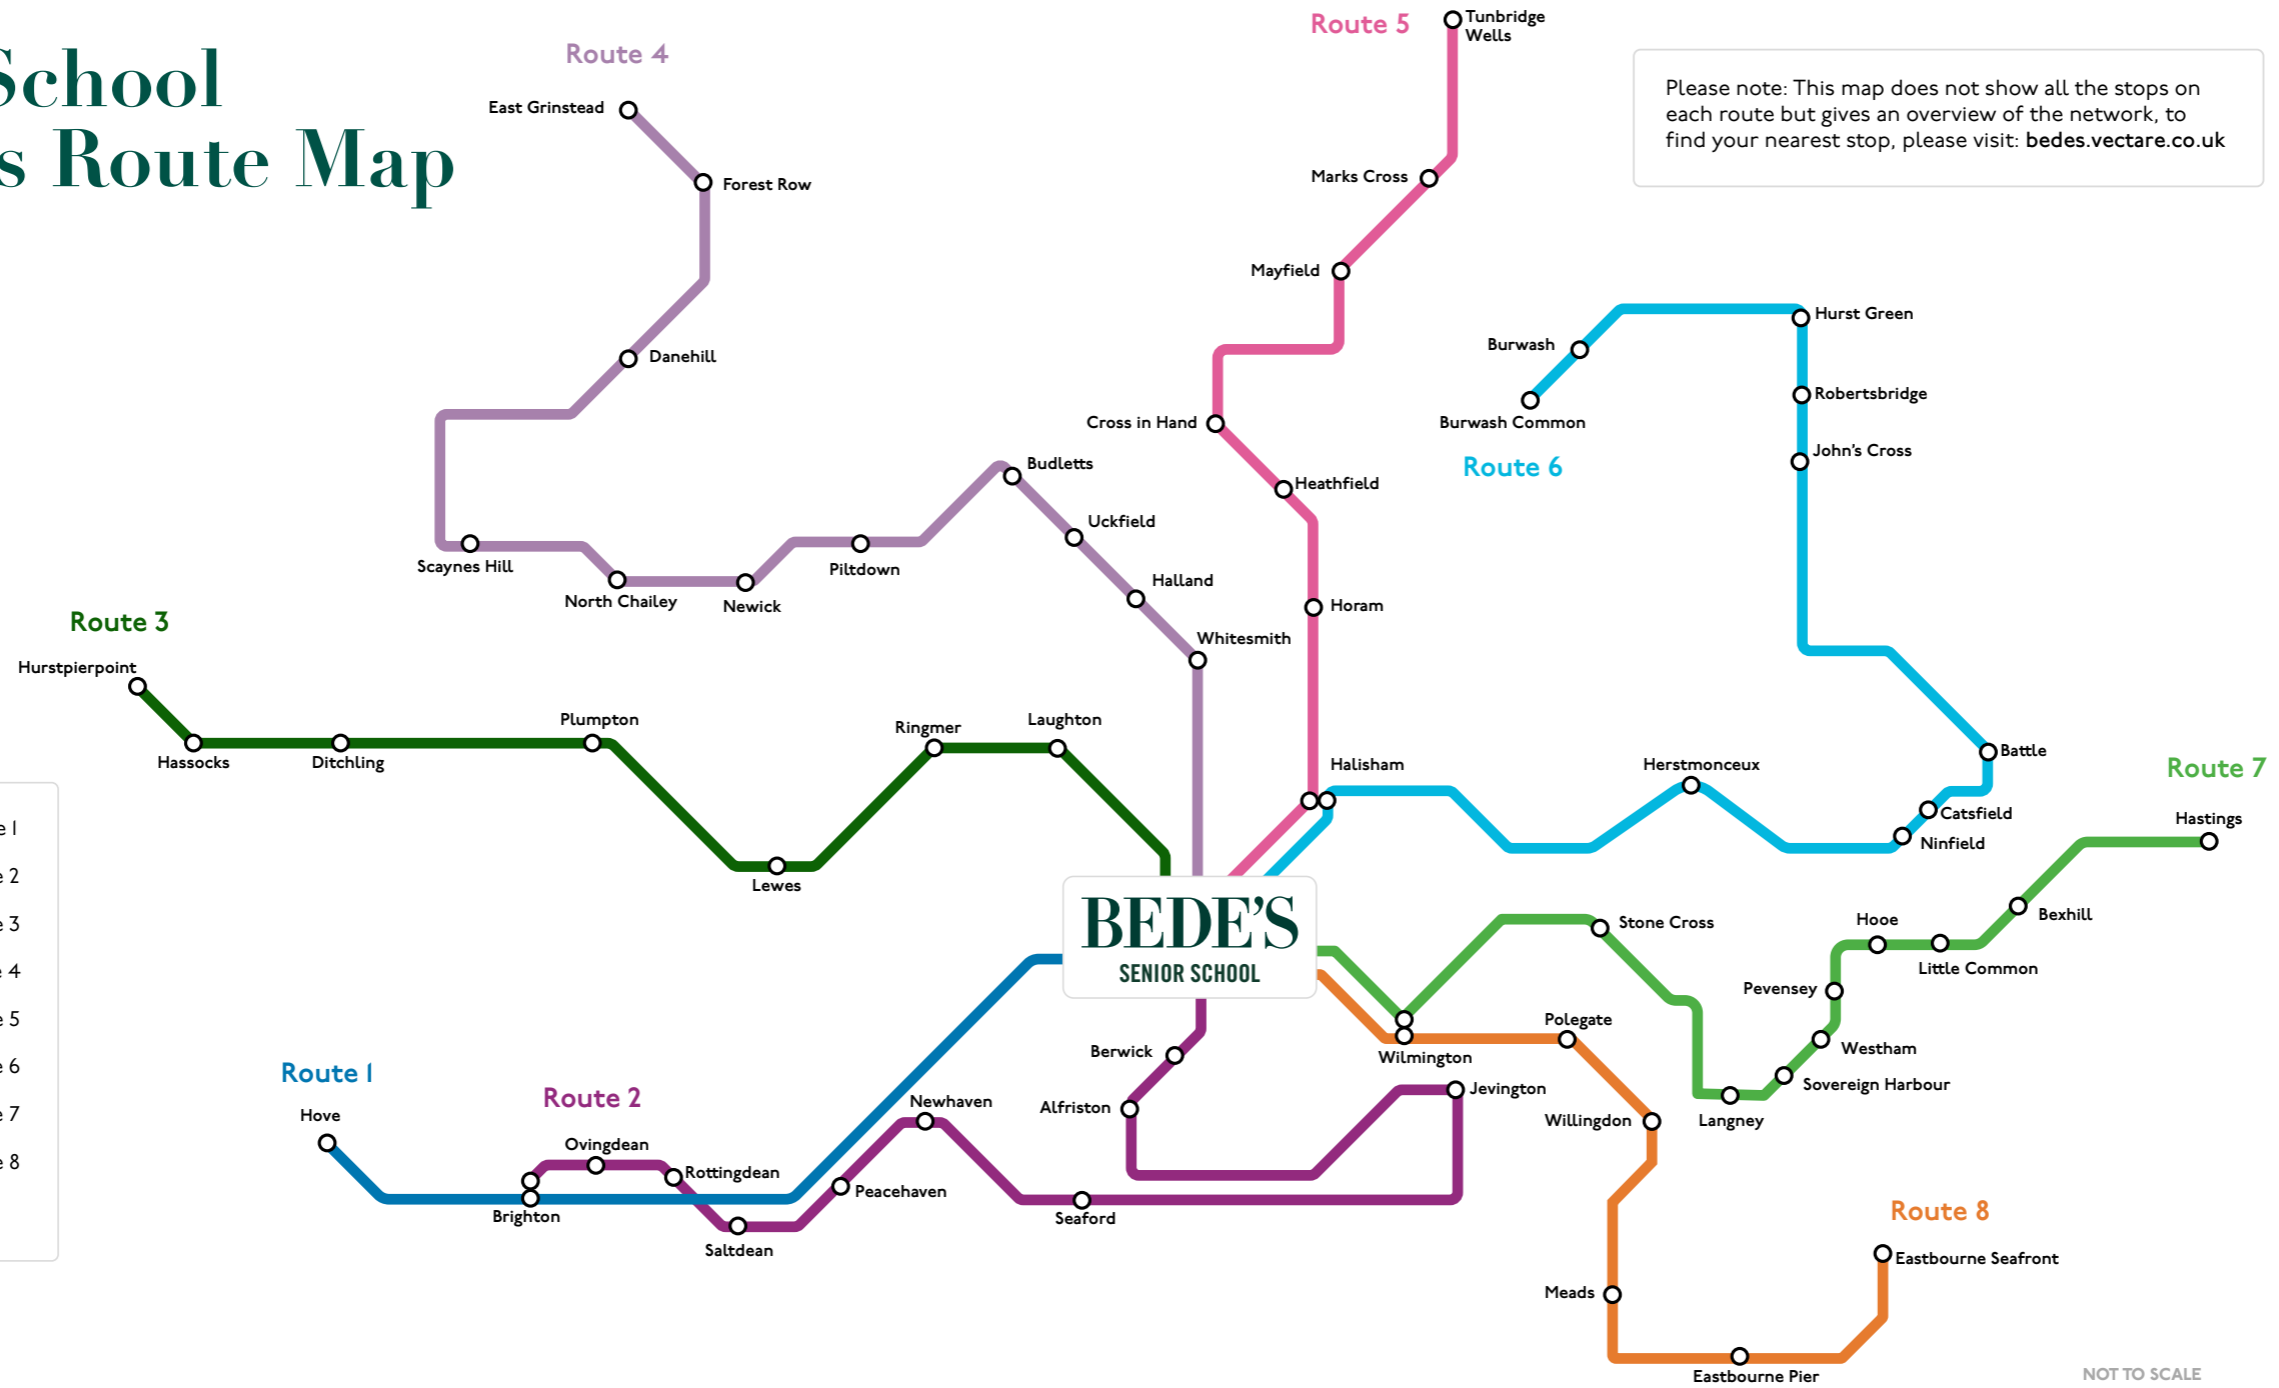

Senior School Late Bus Route Map

Scan the QR code to make a booking!