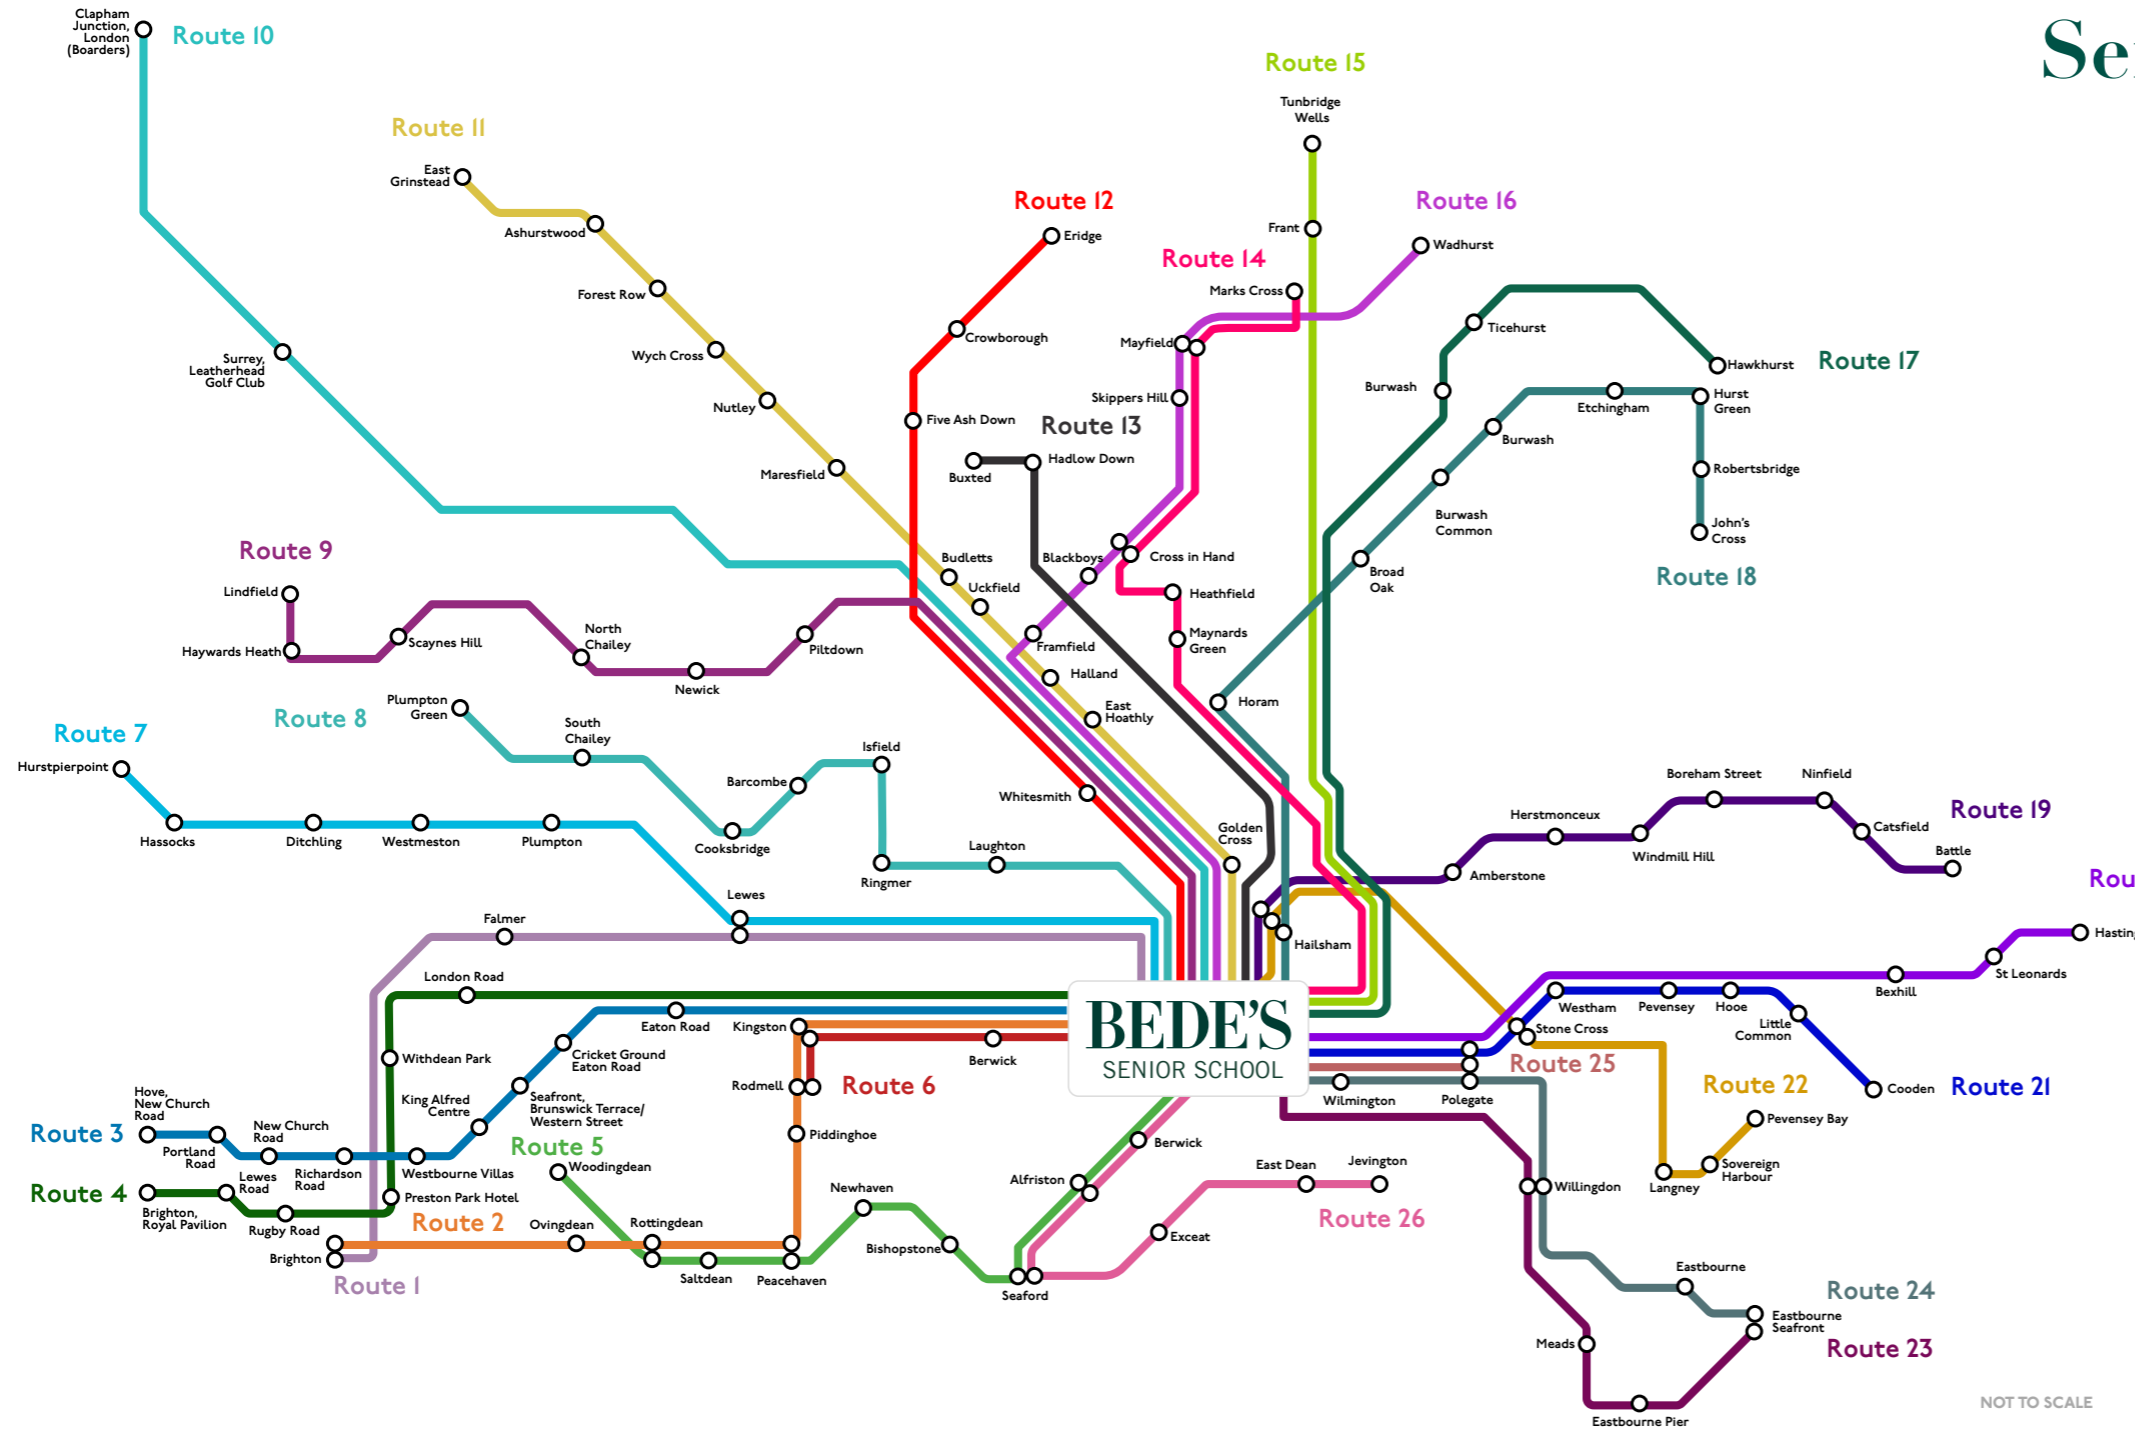

Apple App Store

Google App Store

VecTive Passenger app is available to download on the apple app store or google play store.

Passenger App

Mark as **Not Travelling**

To avoid unnecessary delays, don't forget to remove your child from the journey list if they are not travelling on any given day. This is easy to do on the app.

Senior School Route Map

Please note: This map does not show all the stops on each route but gives an overview of the network, to find your nearest stop, please visit: bedes.vectare.co.uk

- Senior: Route 1
- Senior: Route 2
- Senior: Route 3
- Senior: Route 4
- Senior: Route 5
- Senior: Route 6
- Senior: Route 7
- Senior: Route 8
- Senior: Route 9
- Senior: Route 10
- Senior: Route 11
- Senior: Route 12
- Senior: Route 13
- Senior: Route 14
- Senior: Route 15
- Senior: Route 16
- Senior: Route 17
- Senior: Route 18
- Senior: Route 19
- Senior: Route 20
- Senior: Route 21
- Senior: Route 22
- Senior: Route 23
- Senior: Route 24
- Senior: Route 25
- Senior: Route 26
- Bus Stop