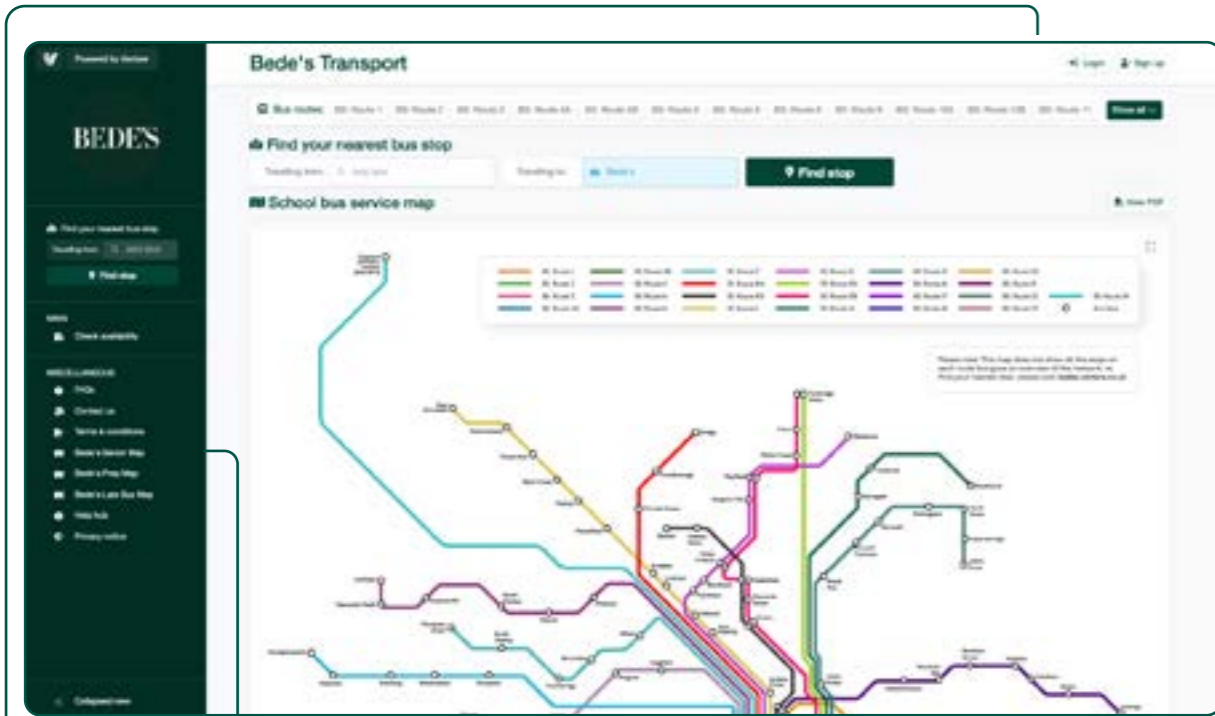

Thank you for supporting this exciting initiative.

Yours faithfully,

Bede's School Transport Team

Scan the QR code to make a booking!

How to book

bedes.vectare.co.uk

1 How do I sign in?

To sign up click the **“Log in”** button on the top-right of the weSeniorite.

2 How do I make a booking?

To make a booking please click the **“Book Now”** button (once logged in) on the left-hand side of the weSeniorite. Alternatively, if you type your postcode in under the **“Find your nearest stop”** banner on the top, you will be able to see all of your closest stops and click **“Book Now”** from here.