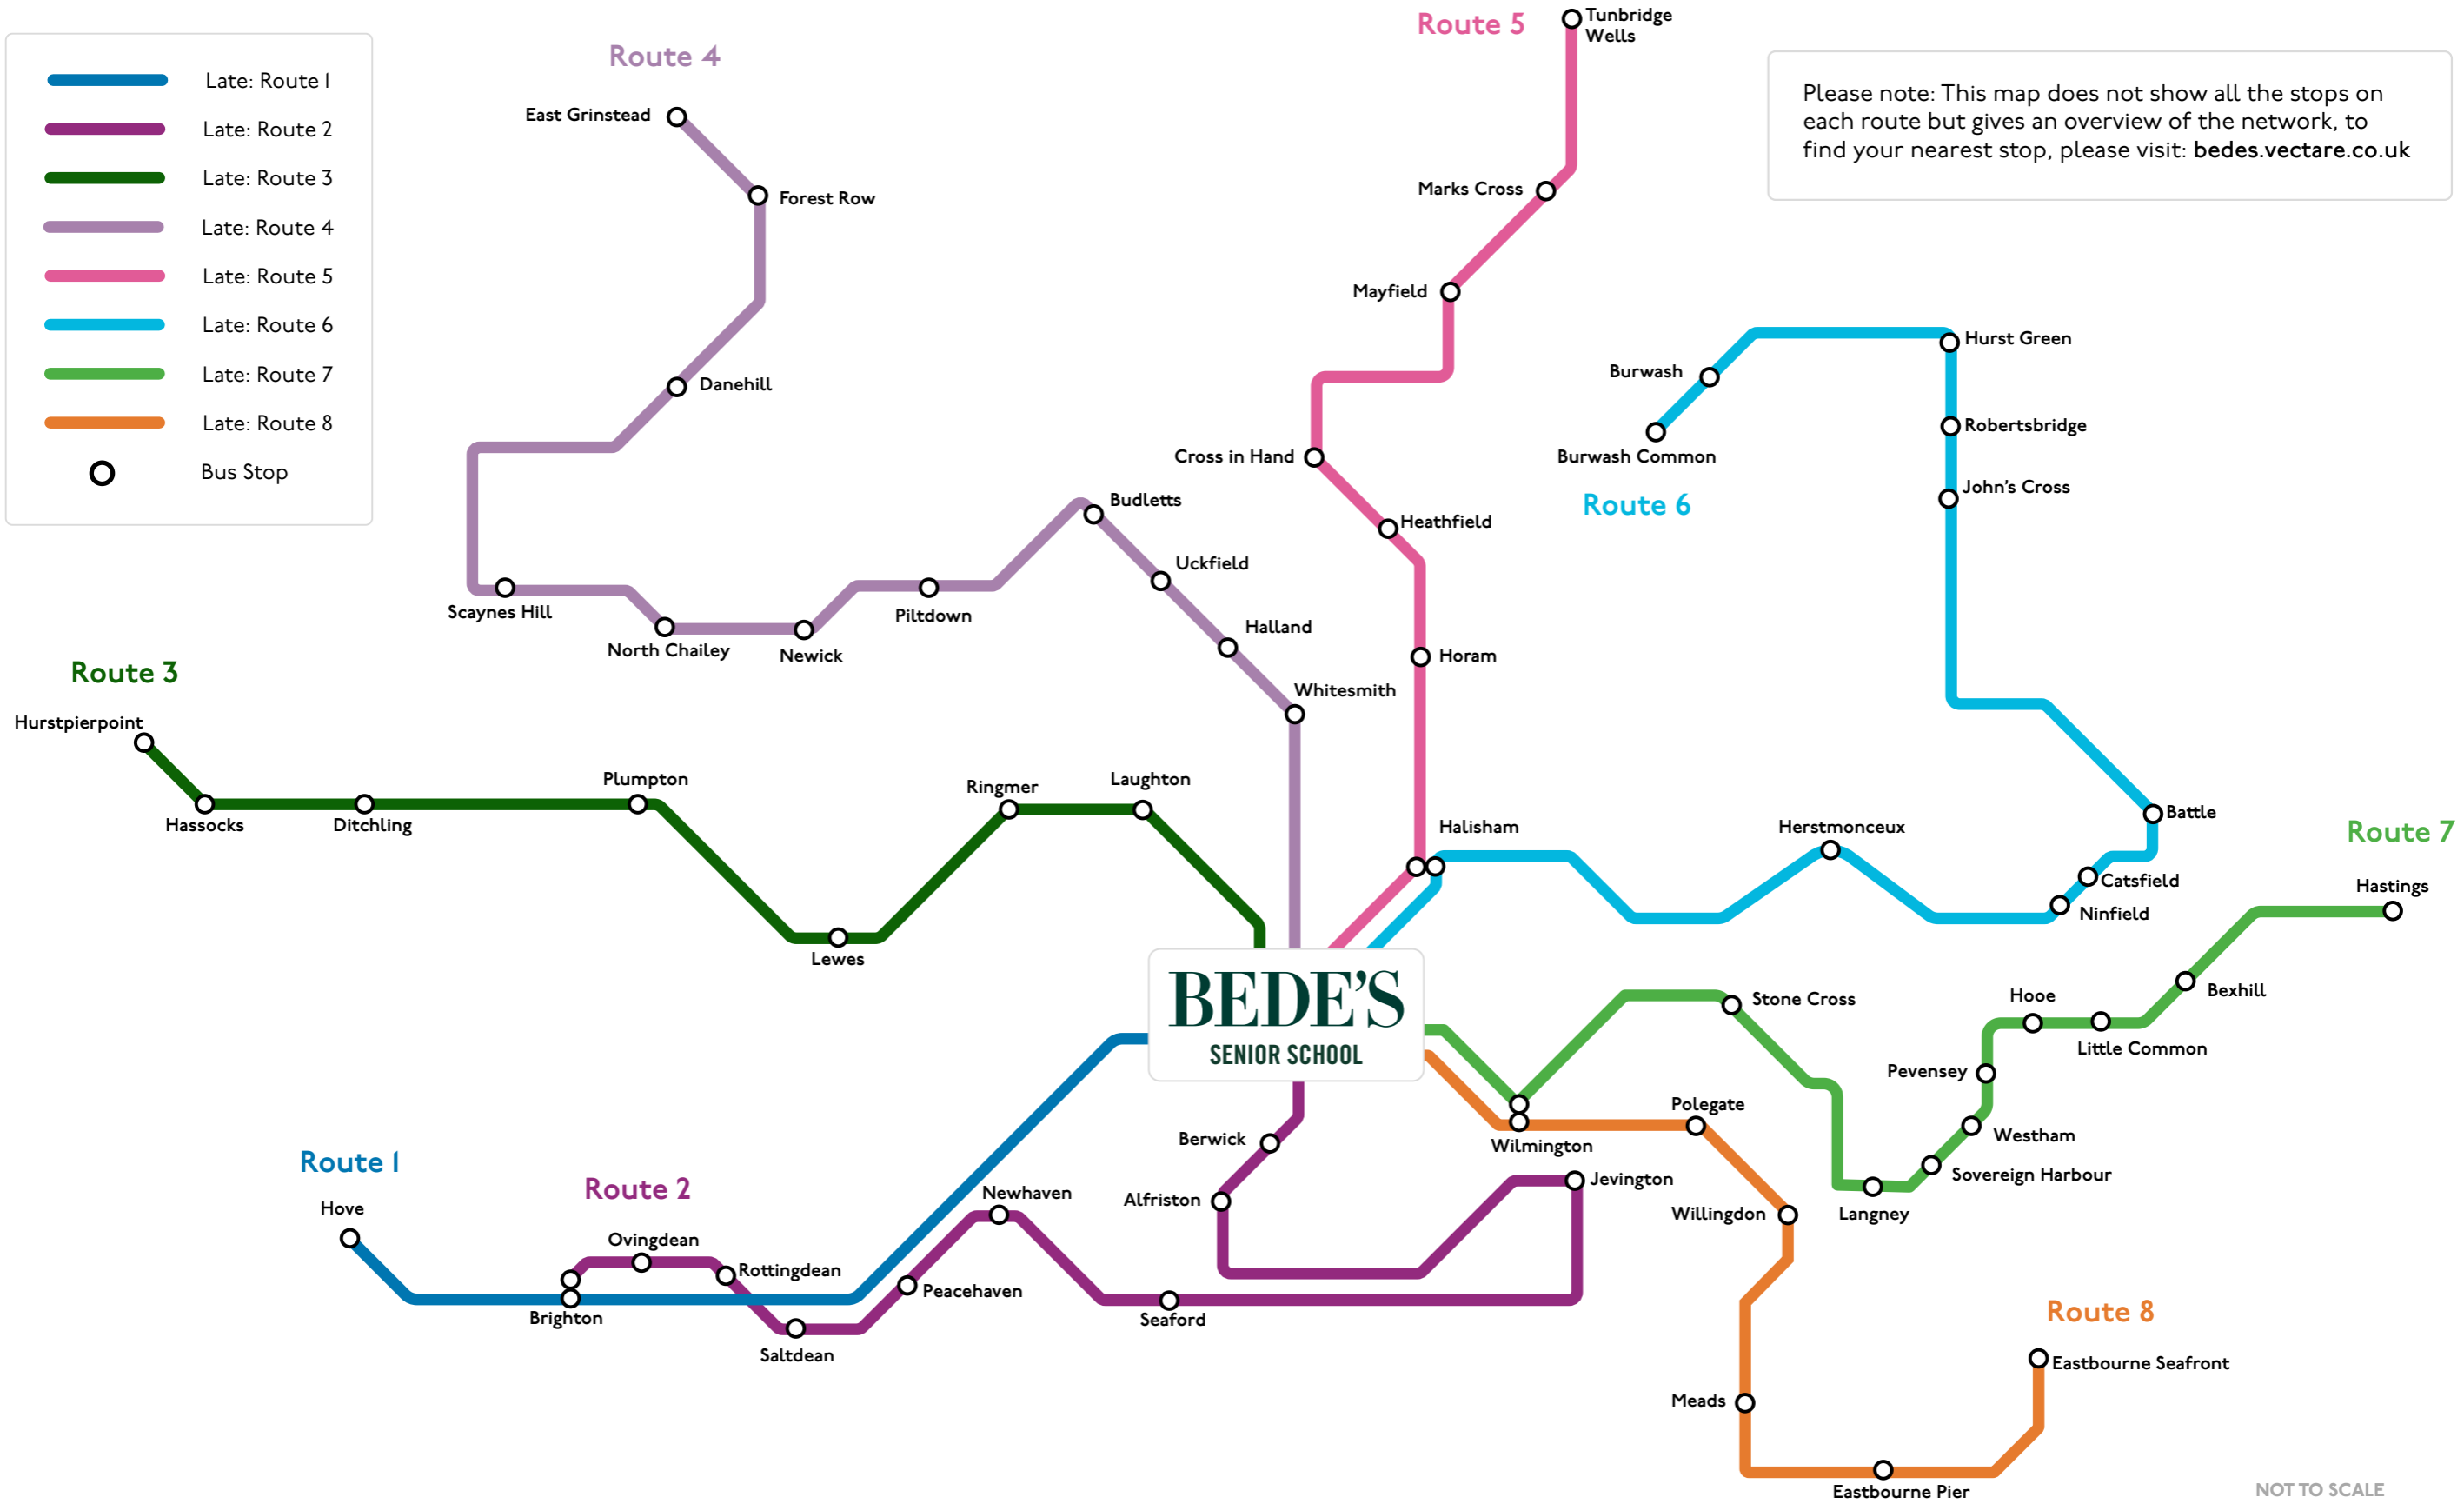

- Late: Route 1
- Late: Route 2
- Late: Route 3
- Late: Route 4
- Late: Route 5
- Late: Route 6
- Late: Route 7
- Late: Route 8
- Bus Stop

Please note: This map does not show all the stops on each route but gives an overview of the network, to find your nearest stop, please visit: [bedes.vectare.co.uk](http://bedes.vectare.co.uk)

NOT TO SCALE