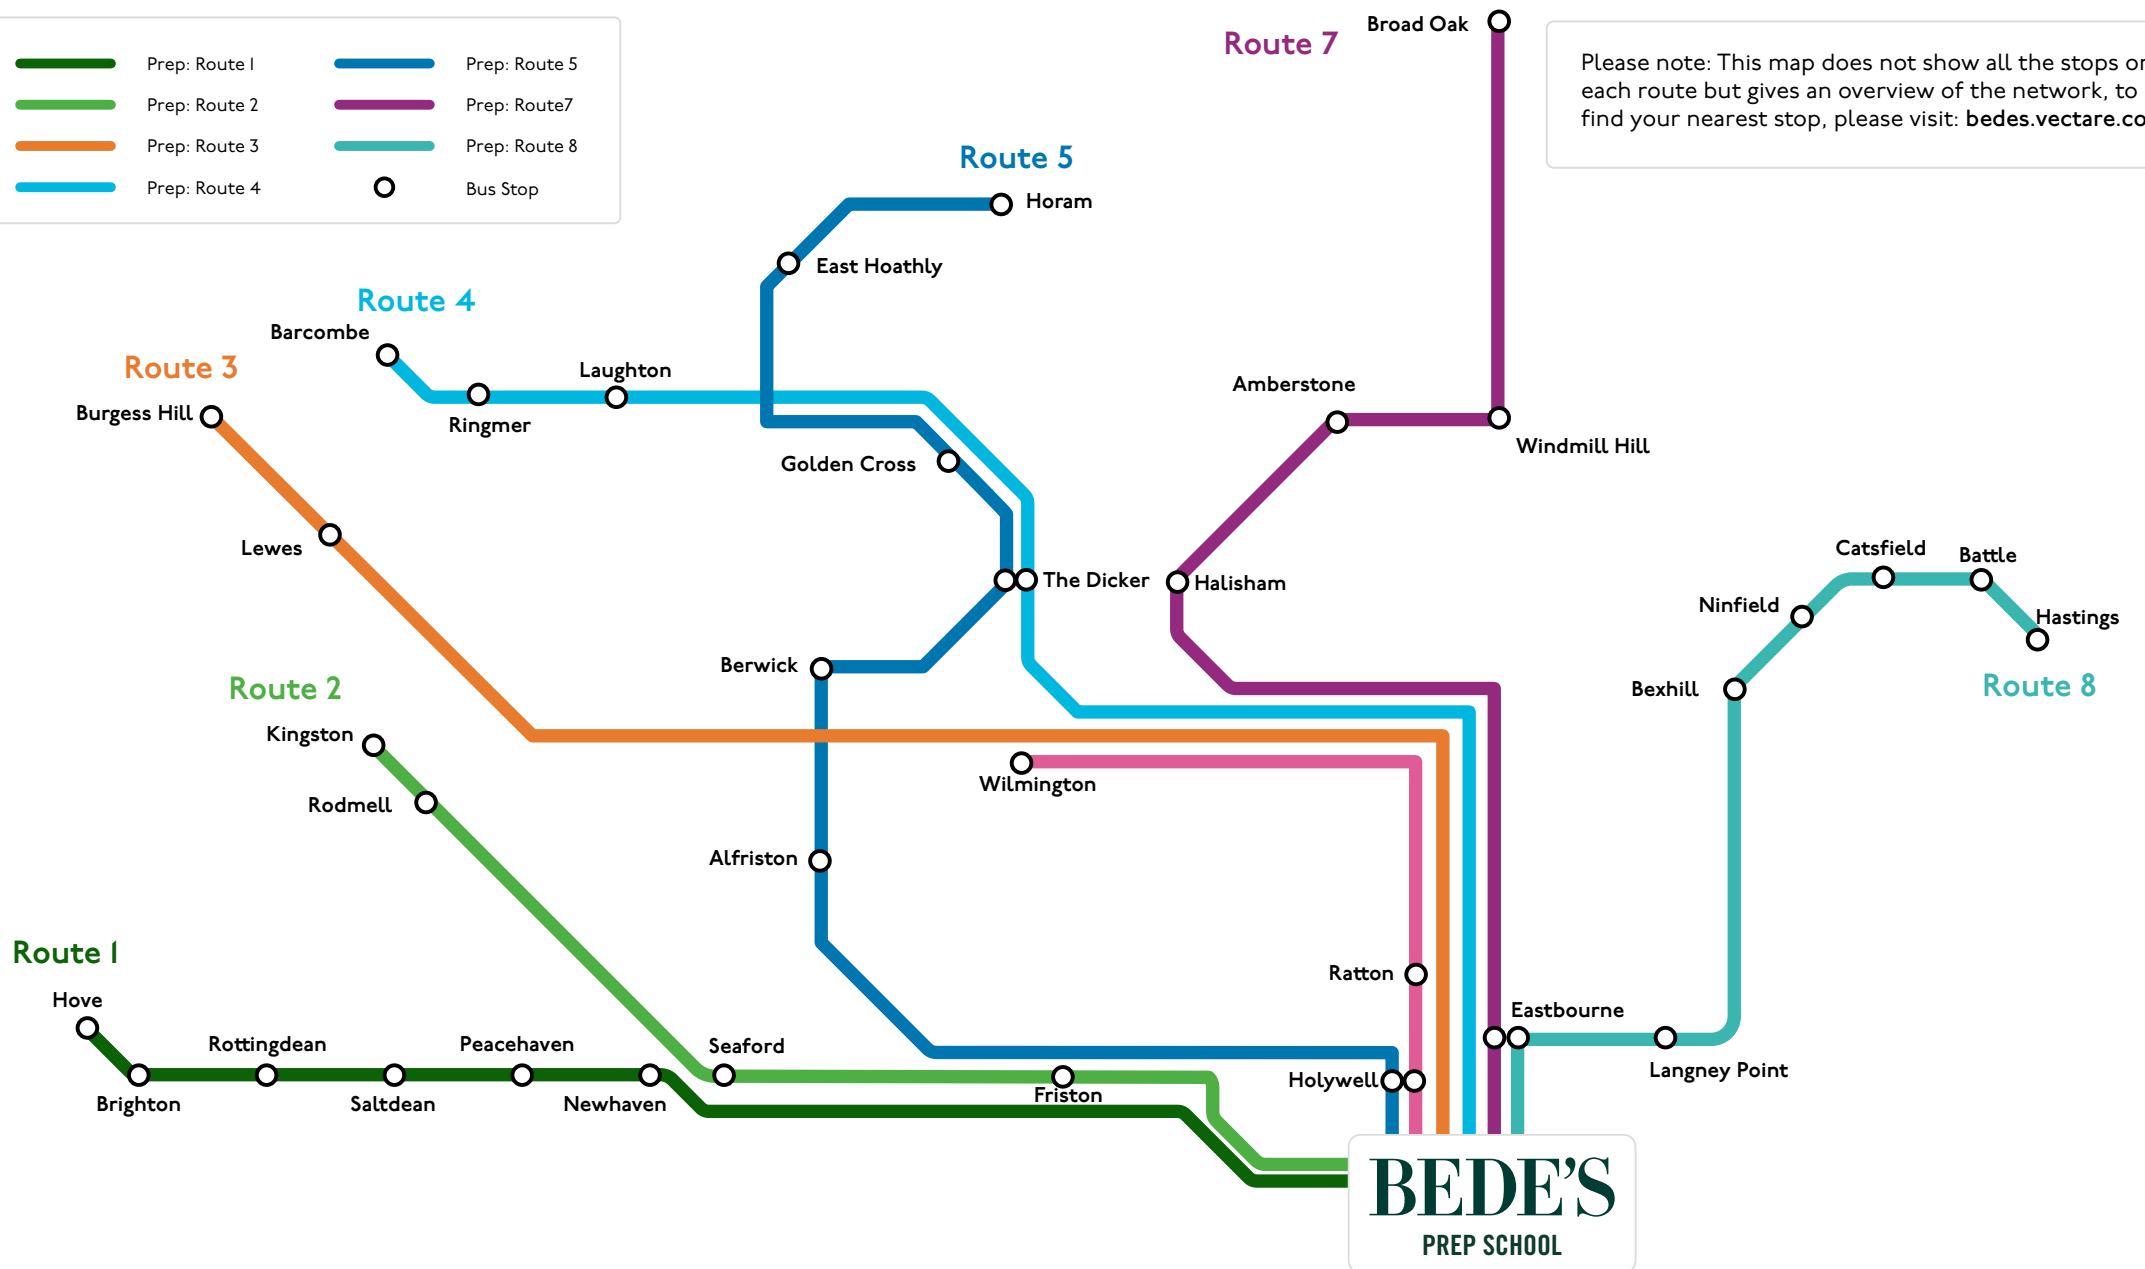

- Prep: Route 1
- Prep: Route 2
- Prep: Route 3
- Prep: Route 4
- Prep: Route 5
- Prep: Route 7
- Prep: Route 8
- Bus Stop

Please note: This map does not show all the stops on each route but gives an overview of the network, to find your nearest stop, please visit: bedes.vectare.co.uk