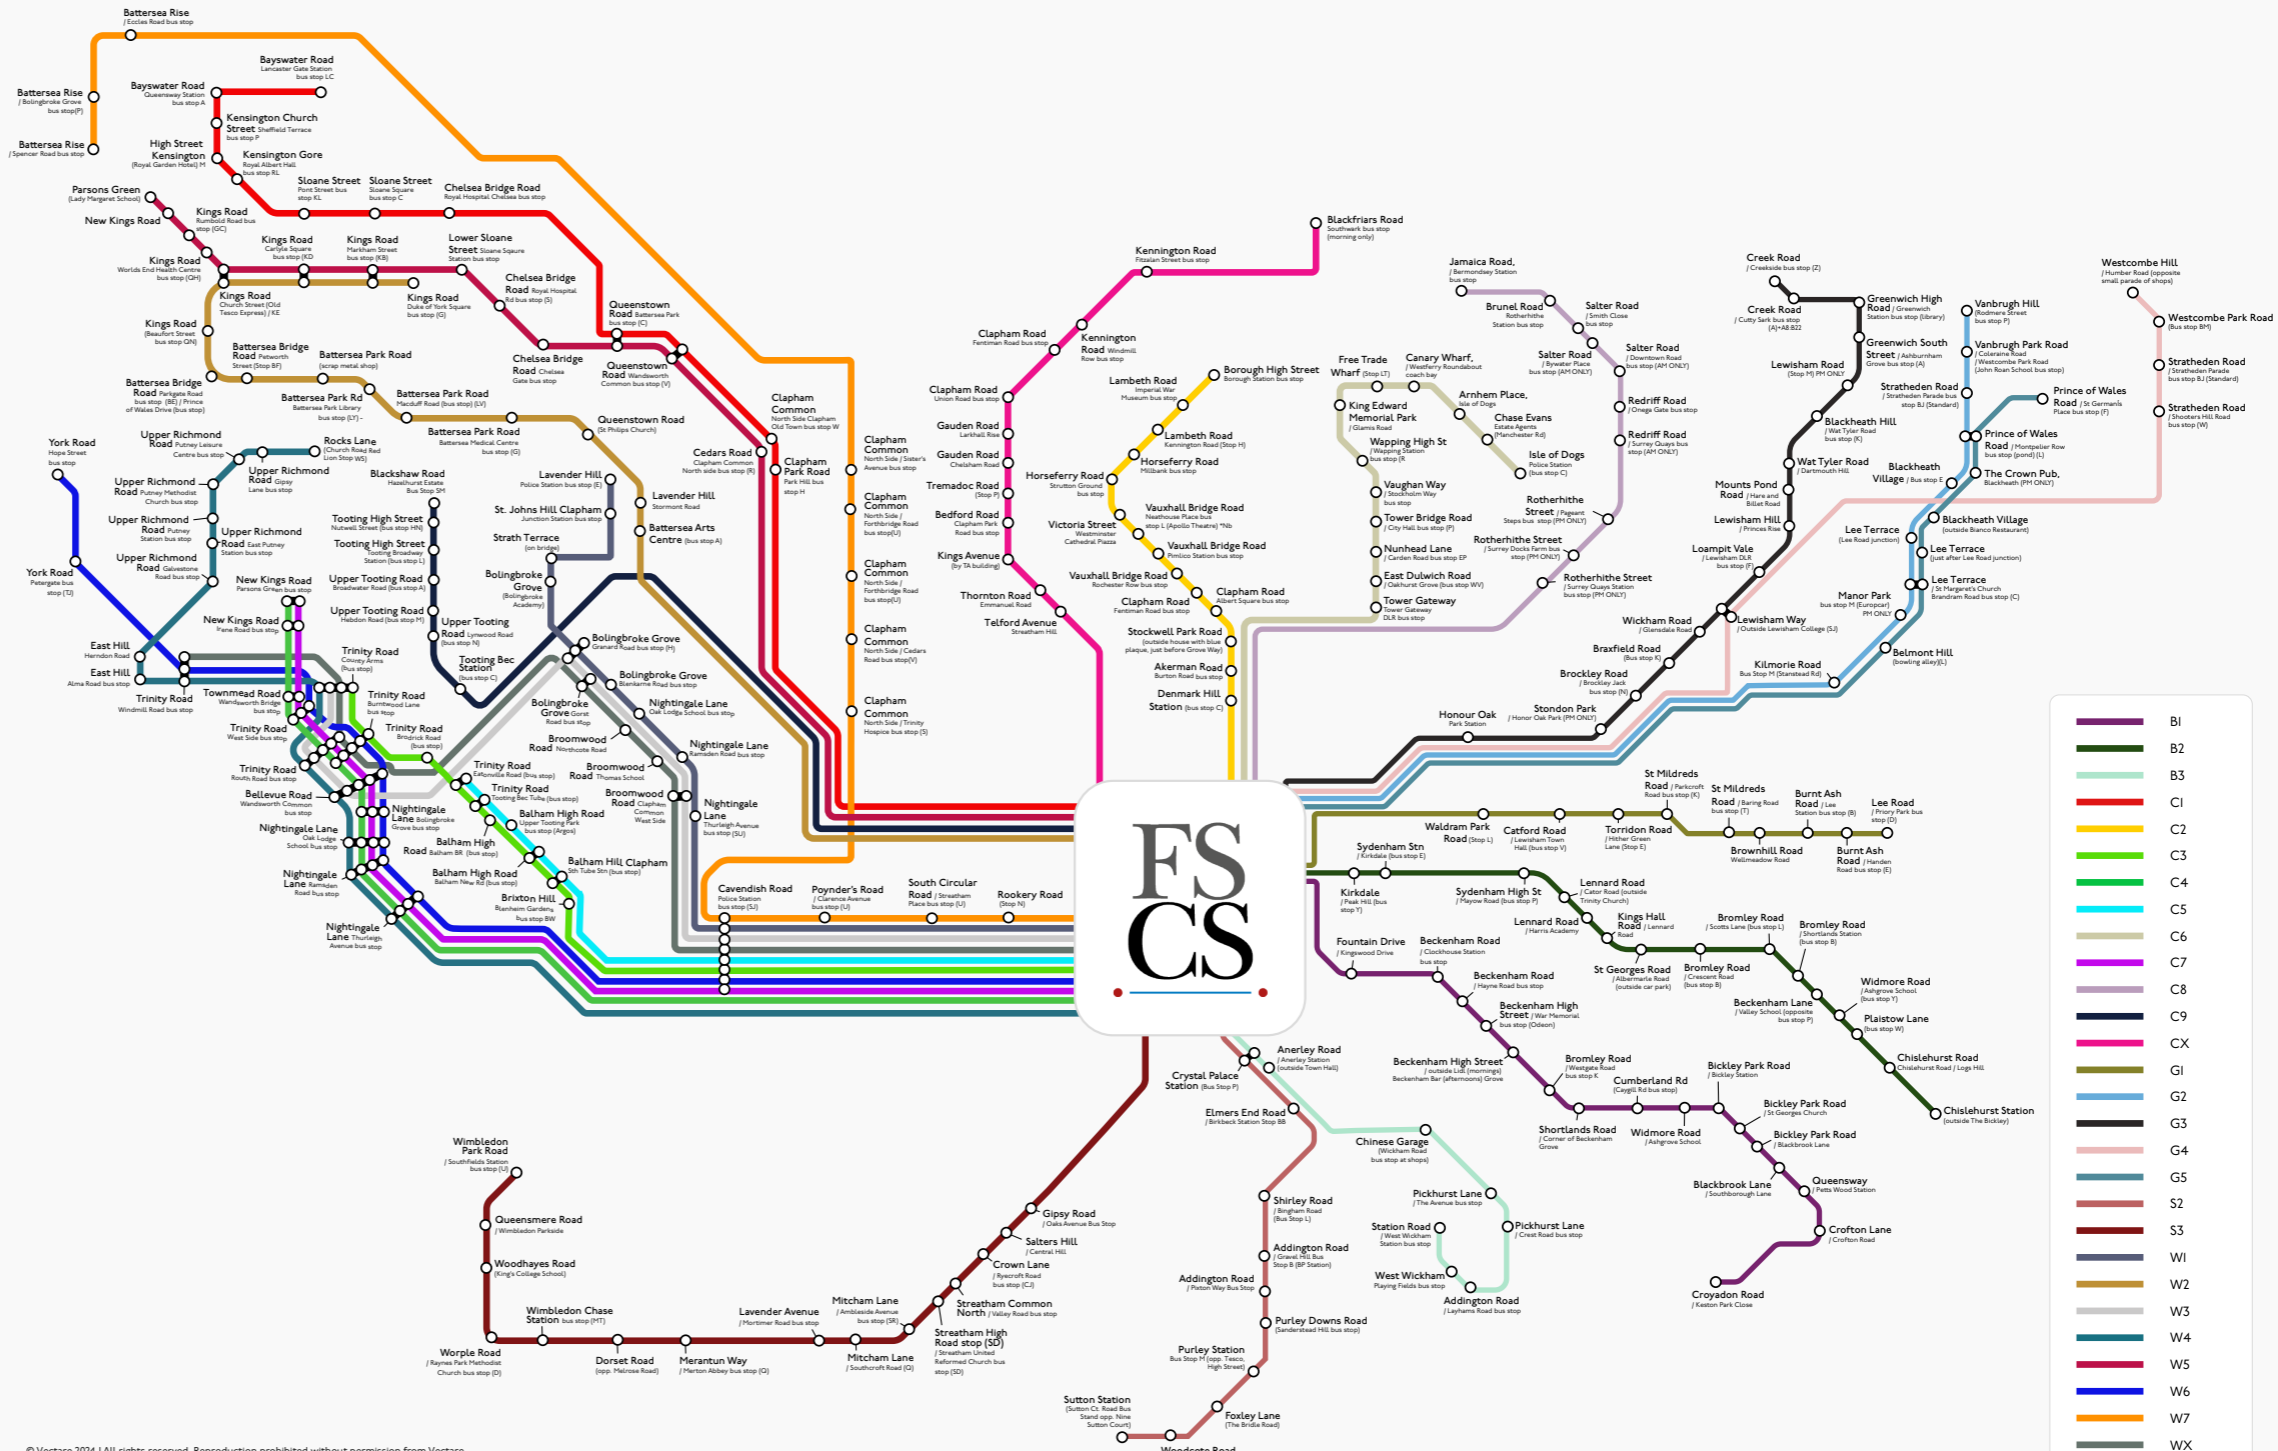

# Passenger App

Mark as **Not Travelling**

To avoid unnecessary delays, don't forget to remove your daughter from the journey list if they are not travelling on any given day. This is easy to do on the app.

# Route Map

Scan the QR code to make a booking!