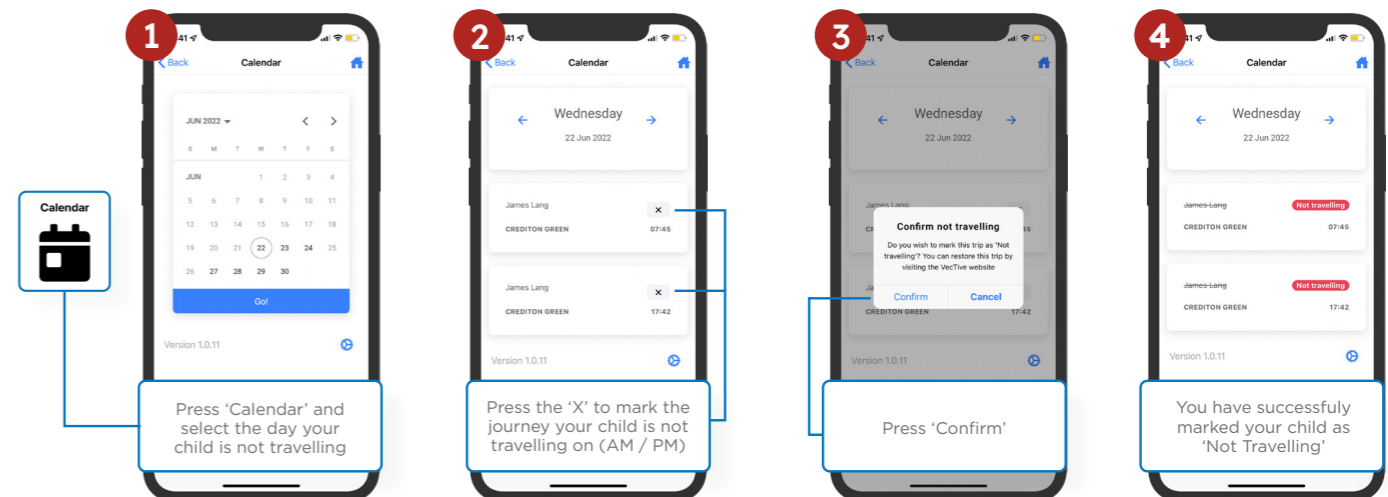

## 3 Booking / Payment

Simply fill out your information on our system once you have logged in.

Please ensure that your child arrives at the time of the booking as the bus will not wait after the departure time.

Apple App Store

Google Play Store

Vective Passenger app is available to download on the apple app store or google play store.

# Passenger App

Mark as **Not Travelling**

To avoid unnecessary delays, don't forget to remove your daughter from the journey list if they are not travelling on any given day. This is easy to do on the app.