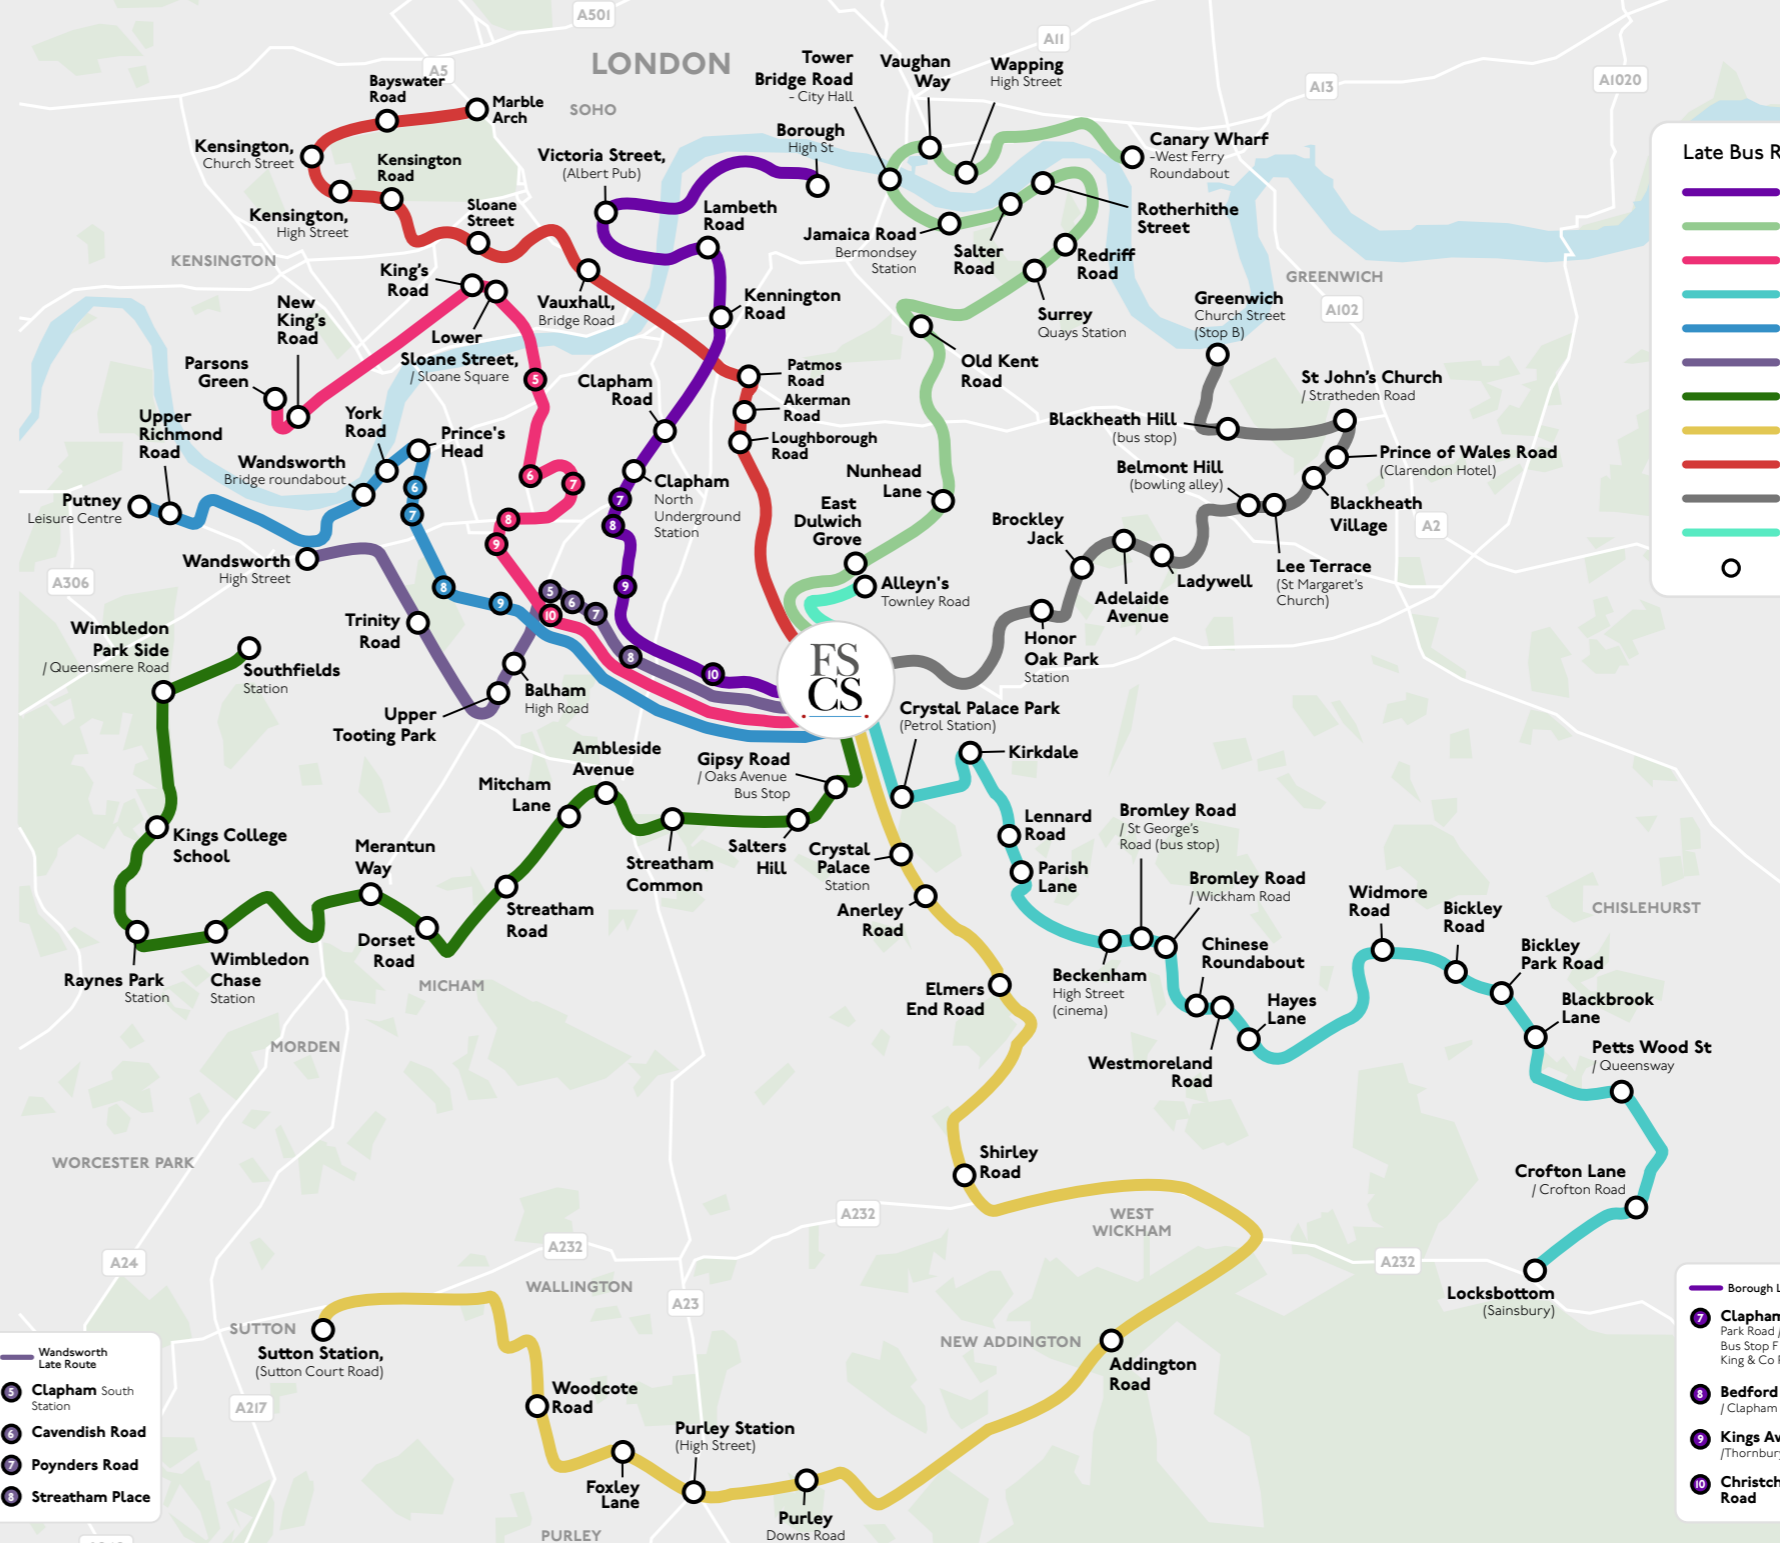

Late Bus Route Map

Scan the QR code to make a booking!

- Putney Late Route
- 1 St John's Hill
- 2 Bolingbroke Grove
- 3 Nightingale Lane
- 4 Cavendish Road (Police station)

- Wandsworth Late Route
- 5 Clapham South Station
- 6 Cavendish Road
- 7 Poynders Road
- 8 Streatham Place

- Borough Late Route
- 7 Clapham Park Road / Park Hill Bus Stop F (outside King & Co Pub)
- 8 Bedford Road / Clapham Park Road
- 9 Kings Avenue / Thornbury Road
- 10 Christchurch Road

- Chelsea Late Route
- 5 Queenstown Road / Battersea Park Station stop D (near the Roundabout)
- 6 Cedars Road
- 7 Clapham Old Town / The Pavement
- 8 Clapham Common North Side
- 9 Clapham Common West Side
- 10 Cavendish Road (Police station)

Late Bus Routes:

- Borough Late Route
- Canary Wharf Late Route
- Chelsea Late Route
- Oprpington Late Route
- Putney Late Route
- Wandsworth Late Route
- Wimbledon Late Route
- Sutton Late Route
- Kensington Late Route
- Blackheath Late Route
- Dulwich College Shuttle (x2)
- Bus Stop