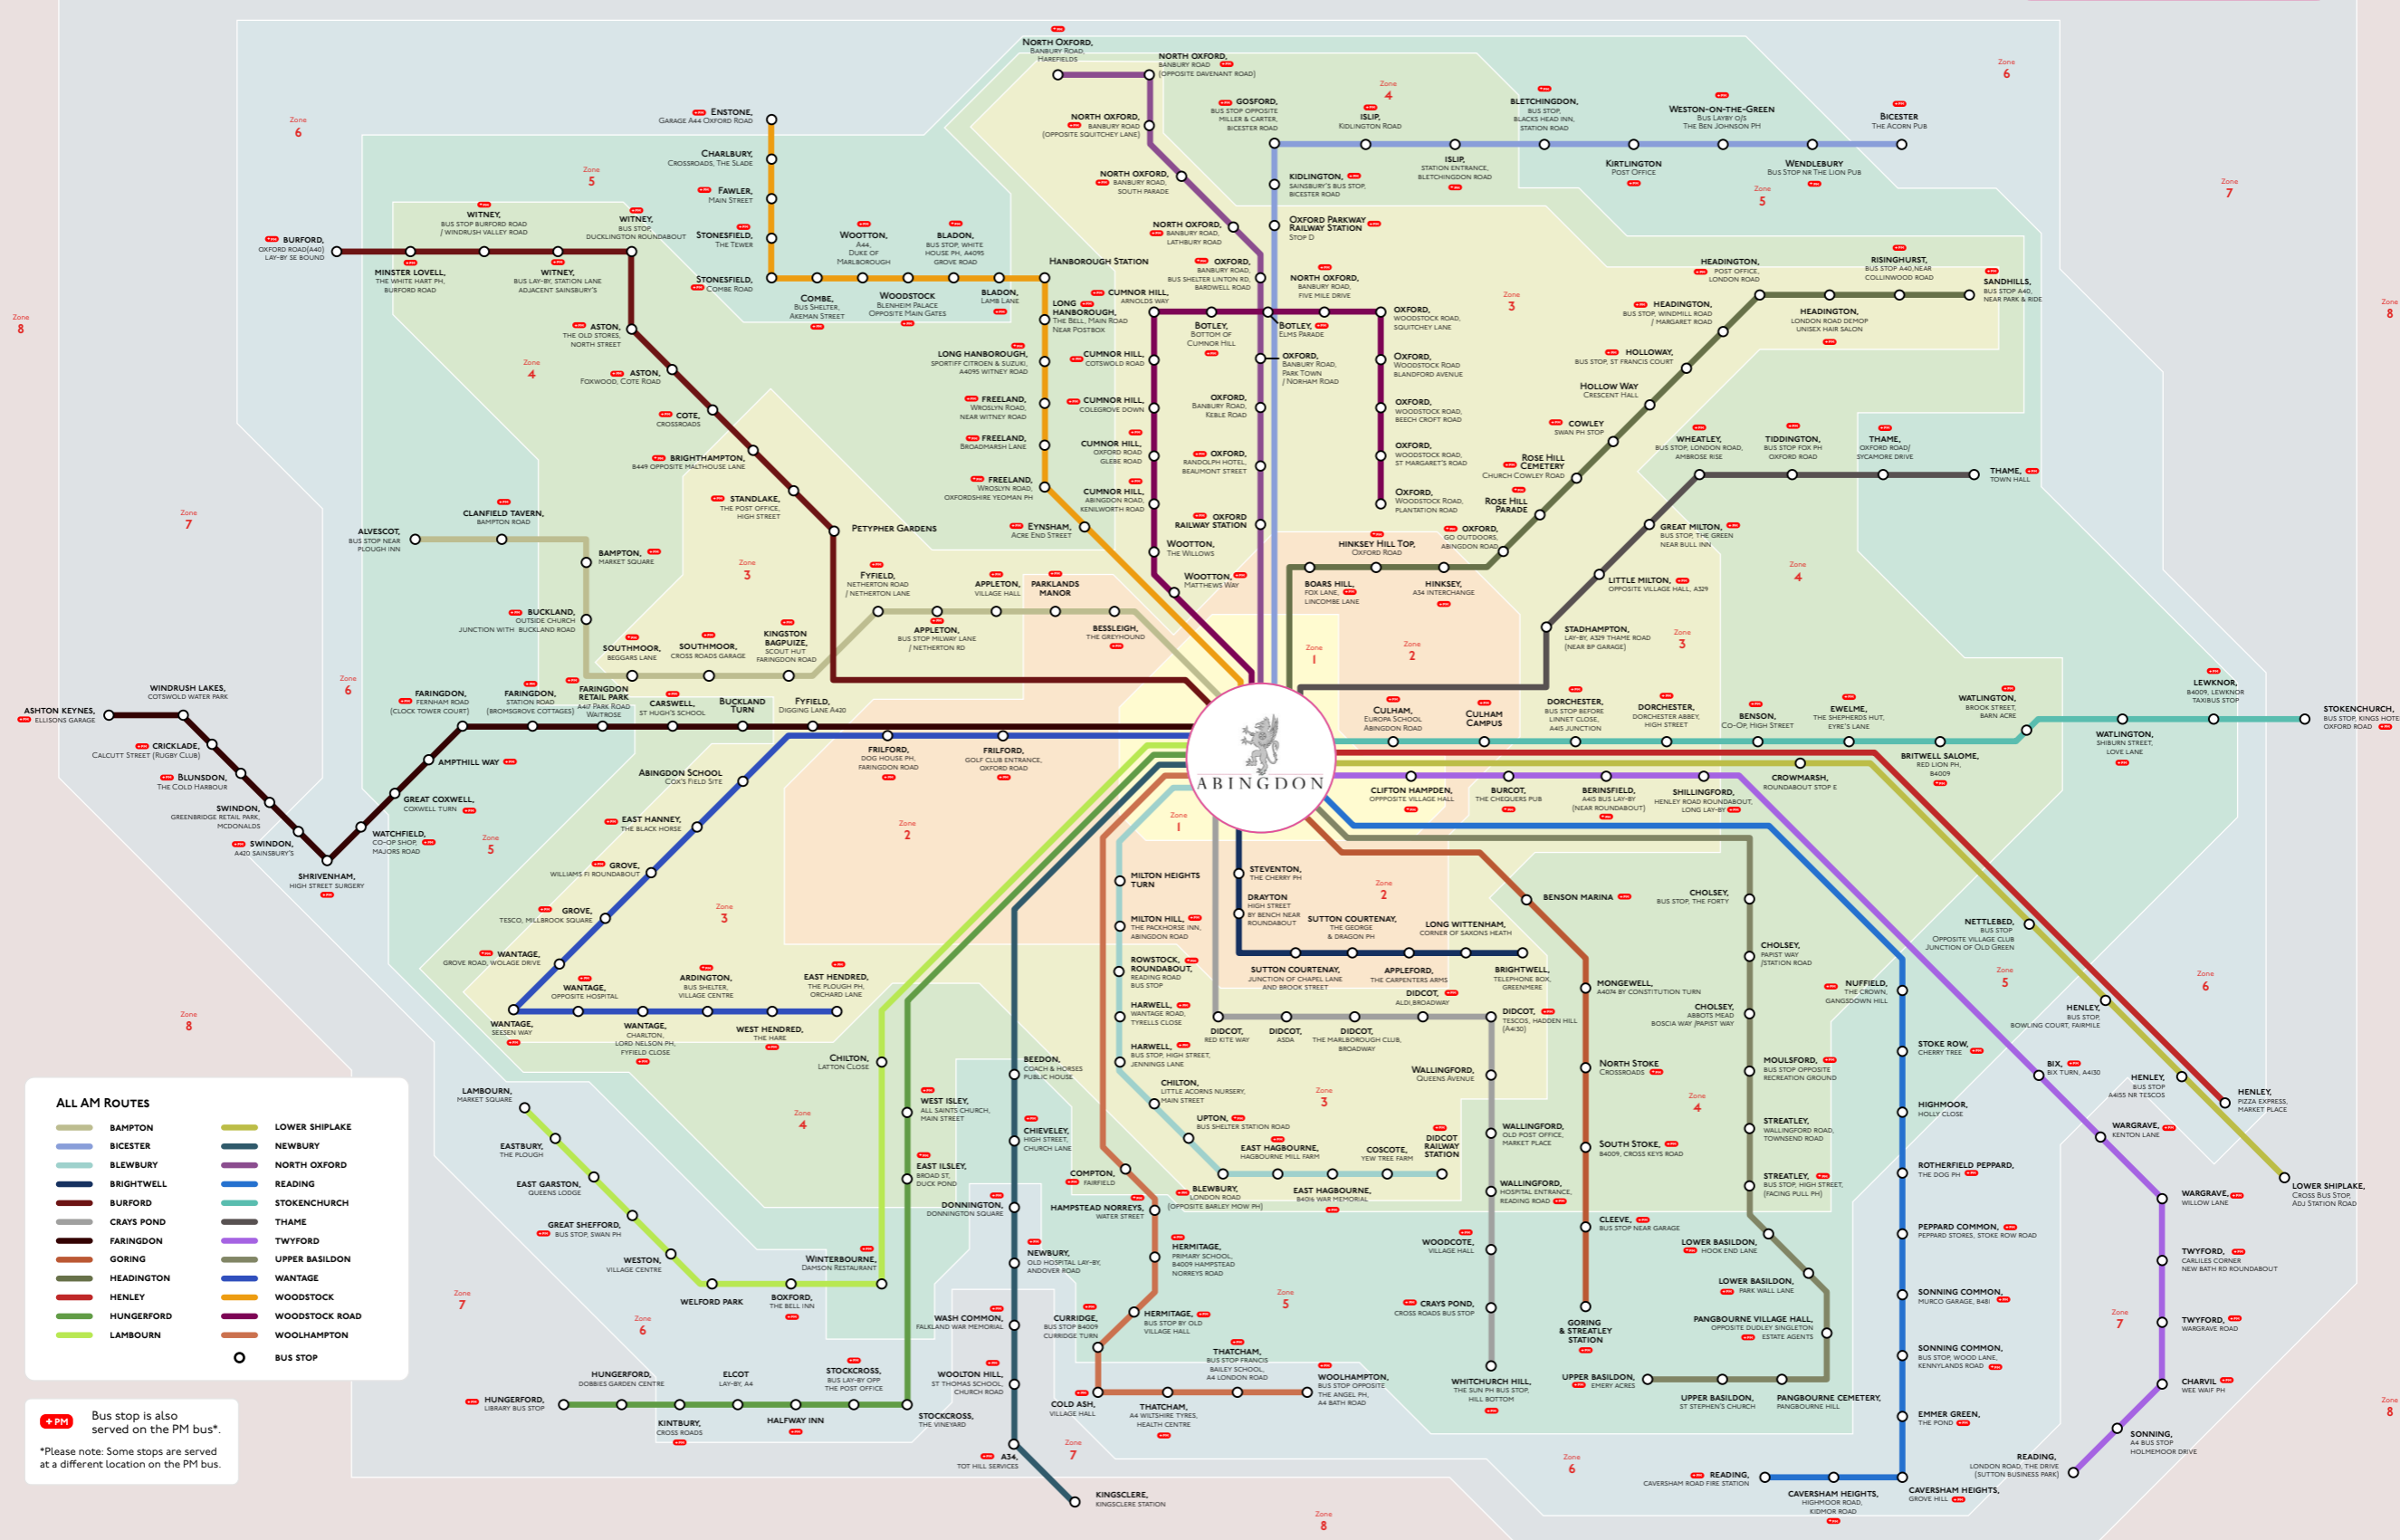

# Abingdon - AM Routes

- ALL AM ROUTES**
- |            |                |
|------------|----------------|
| BAMPTON    | LOWER SHIPLAKE |
| BICESTER   | NEWBURY        |
| BLEWBURY   | NORTH OXFORD   |
| BRIGHTWELL | READING        |
| BURFORD    | STOKENCHURCH   |
| CRAYS POND | THAME          |
| FARINGDON  | TWYFORD        |
| GORING     | UPPER BASILDON |
| HEADINGTON | WANTAGE        |
| HENLEY     | WOODSTOCK      |
| HUNGERFORD | WOODSTOCK ROAD |
| LAMBOURN   | WOOLHAMPTON    |
|            | BUS STOP       |

Bus stop is also served on the PM bus\*.  
 \*Please note: Some stops are served at a different location on the PM bus.

# Abingdon - PM Routes

AM Map

**LATE PM ROUTES**

	BICESTER PM LATE		NEWBURY PM LATE
	BLEWURY PM LATE		READING PM LATE
	BURFORD PM LATE		STOKENCHURCH PM LATE
	CENTRAL OXFORD PM LATE		THAME PM LATE
	CRAYS POND PM LATE		TWYFORD PM LATE
	FARINGDON PM LATE		UPPER BASILDON PM LATE
	GORING PM LATE		WANTAGE PM LATE
	HUNGERFORD PM LATE		WOODSTOCK PM LATE
	LOWER SHIPLAKE PM LATE		WOOLHAMPTON PM LATE
	BUS STOP		