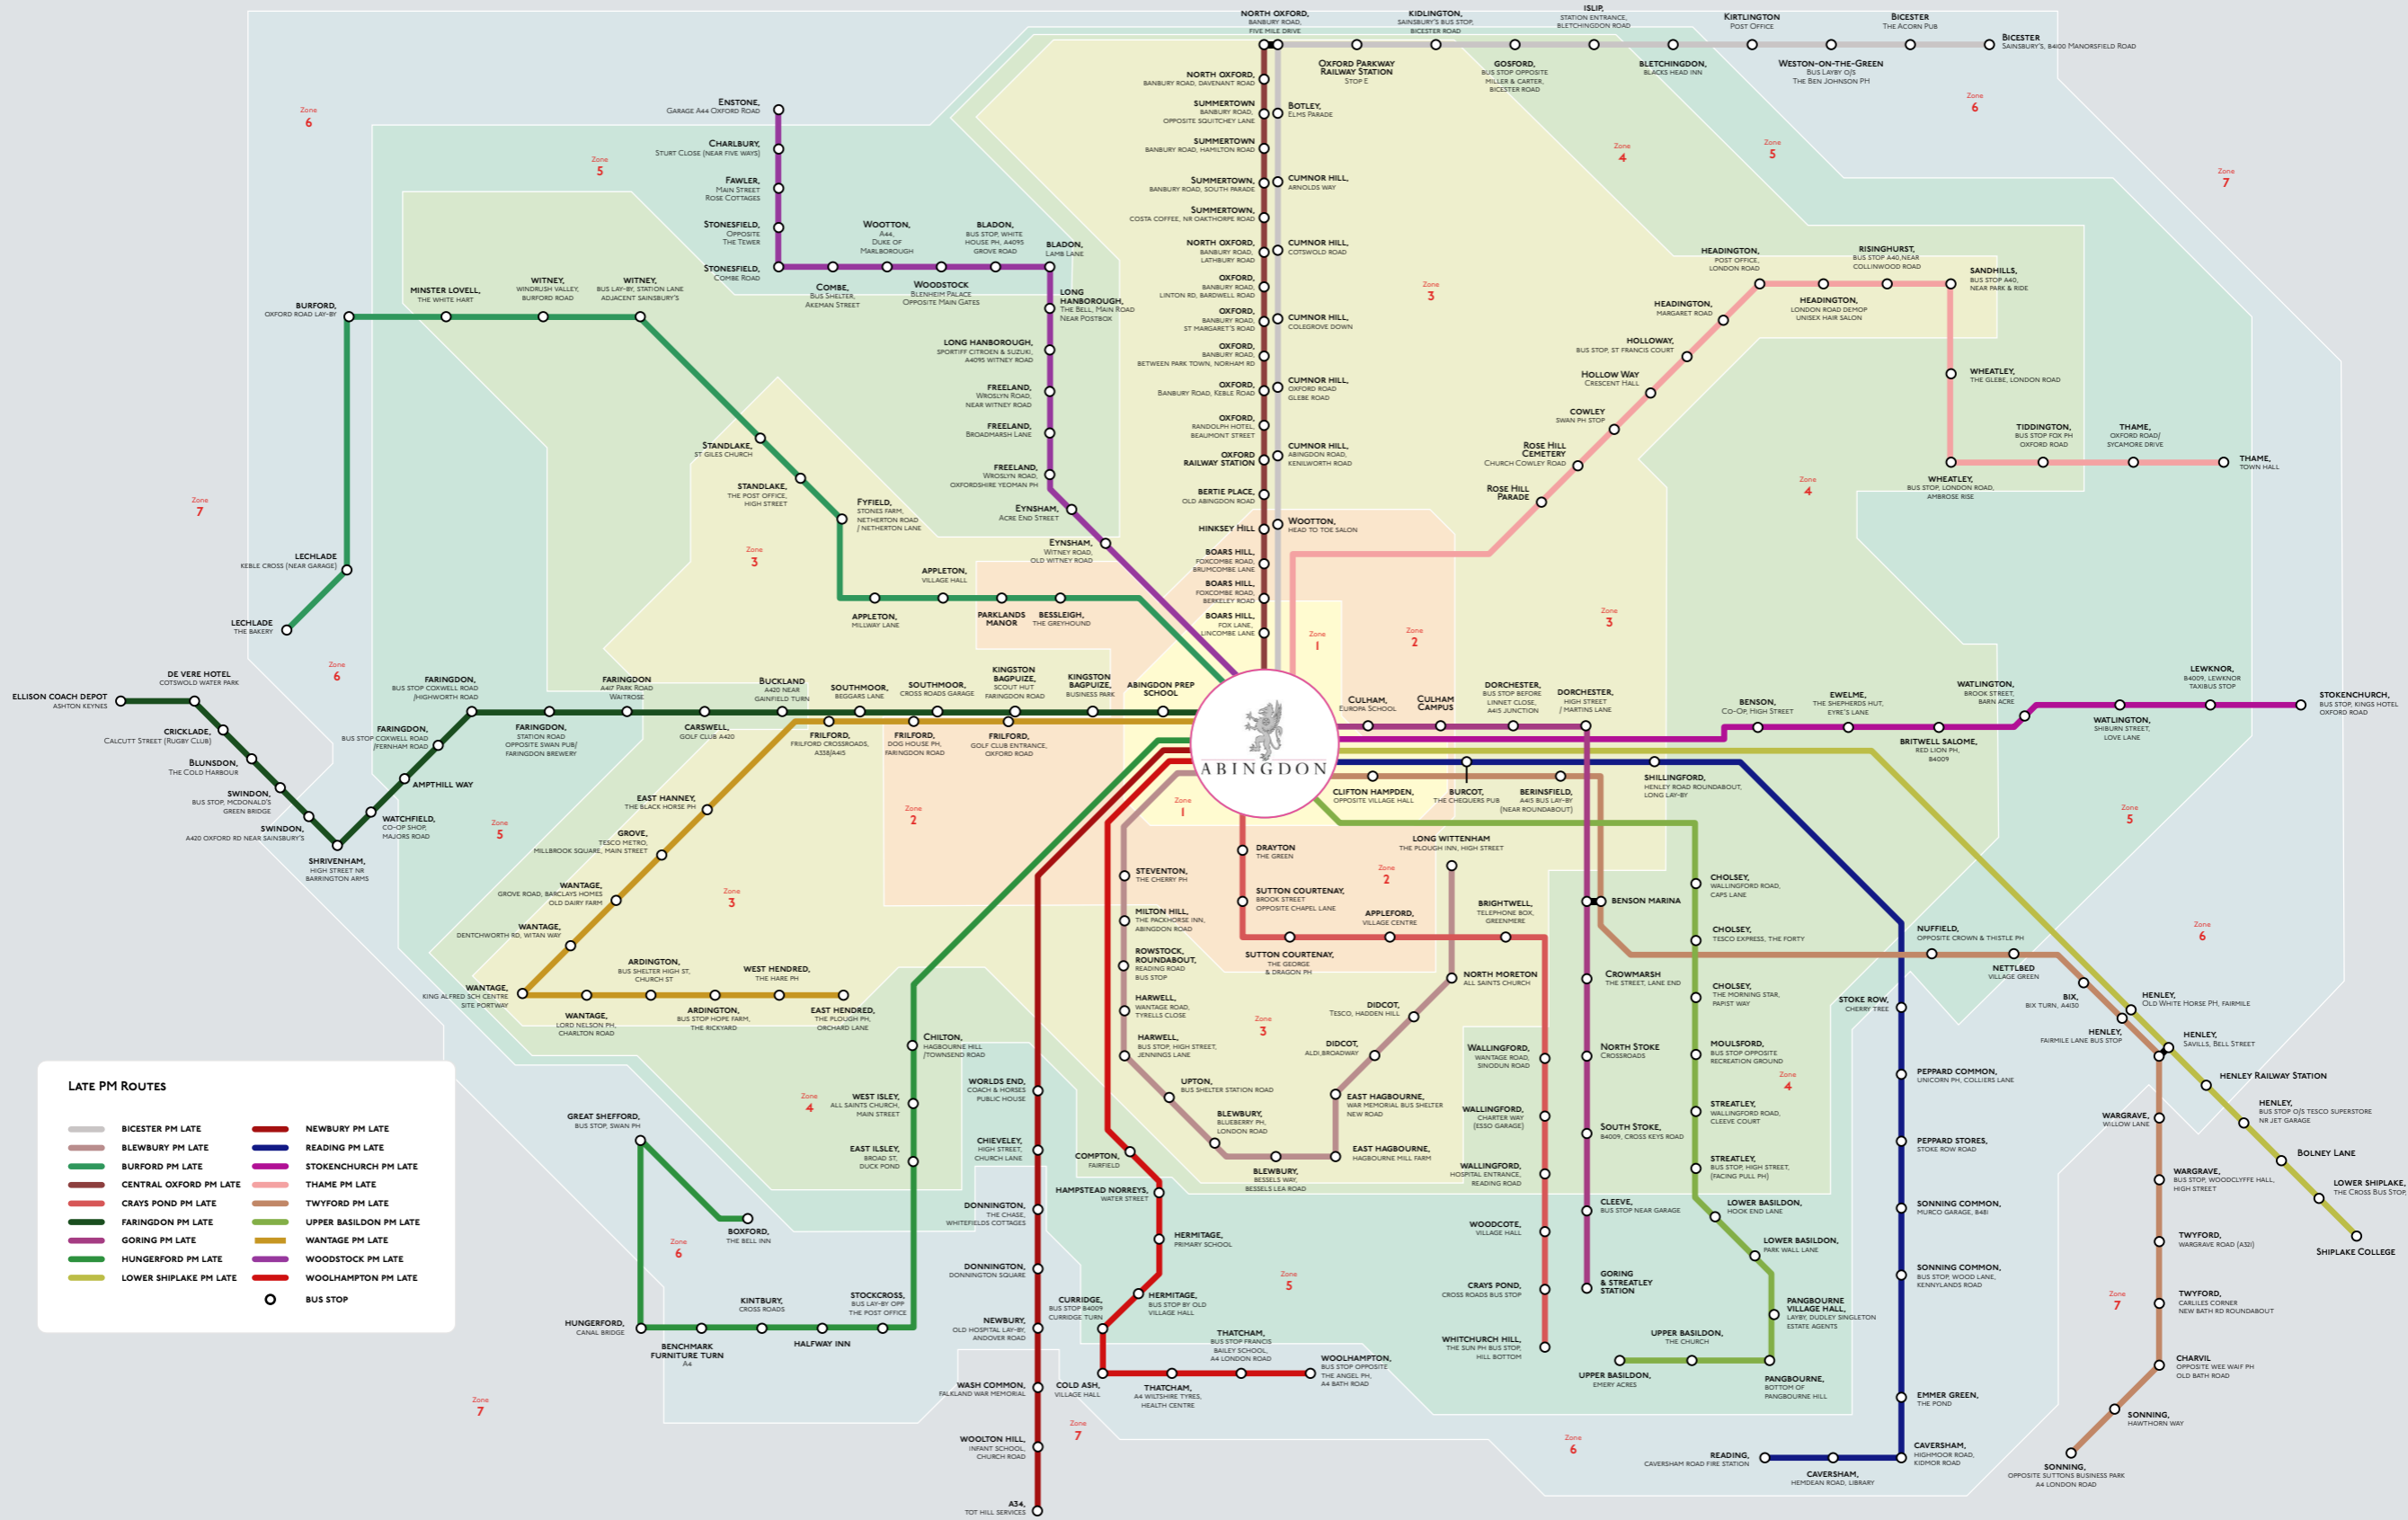

# Abingdon - AM Routes

- ALL AM ROUTES**
- |            |                |
|------------|----------------|
| BAMPTON    | LOWER SHIPLAKE |
| BICESTER   | NEWBURY        |
| BLEWBURY   | NORTH OXFORD   |
| BRIGHTWELL | READING        |
| BURFORD    | STOKENCHURCH   |
| CRAYS POND | THAME          |
| FARINGDON  | TWYFORD        |
| GORING     | UPPER BASILDON |
| HEADINGTON | WANTAGE        |
| HENLEY     | WOODSTOCK      |
| HUNGERFORD | WOODSTOCK ROAD |
| LAMBOURN   | WOOLHAMPTON    |
|            | BUS STOP       |

Bus stop is also served on the PM bus\*.  
 \*Please note: Some stops are served at a different location on the PM bus.

# Abingdon - PM Routes

AM Map

**LATE PM ROUTES**

	BICESTER PM LATE		NEWBURY PM LATE
	BLEWURY PM LATE		READING PM LATE
	BURFORD PM LATE		STOKENCHURCH PM LATE
	CENTRAL OXFORD PM LATE		THAME PM LATE
	CRAYS POND PM LATE		TWYFORD PM LATE
	FARINGDON PM LATE		UPPER BASILDON PM LATE
	GORING PM LATE		WANTAGE PM LATE
	HUNGERFORD PM LATE		WOODSTOCK PM LATE
	LOWER SHIPLAKE PM LATE		WOOLHAMPTON PM LATE
	BUS STOP		