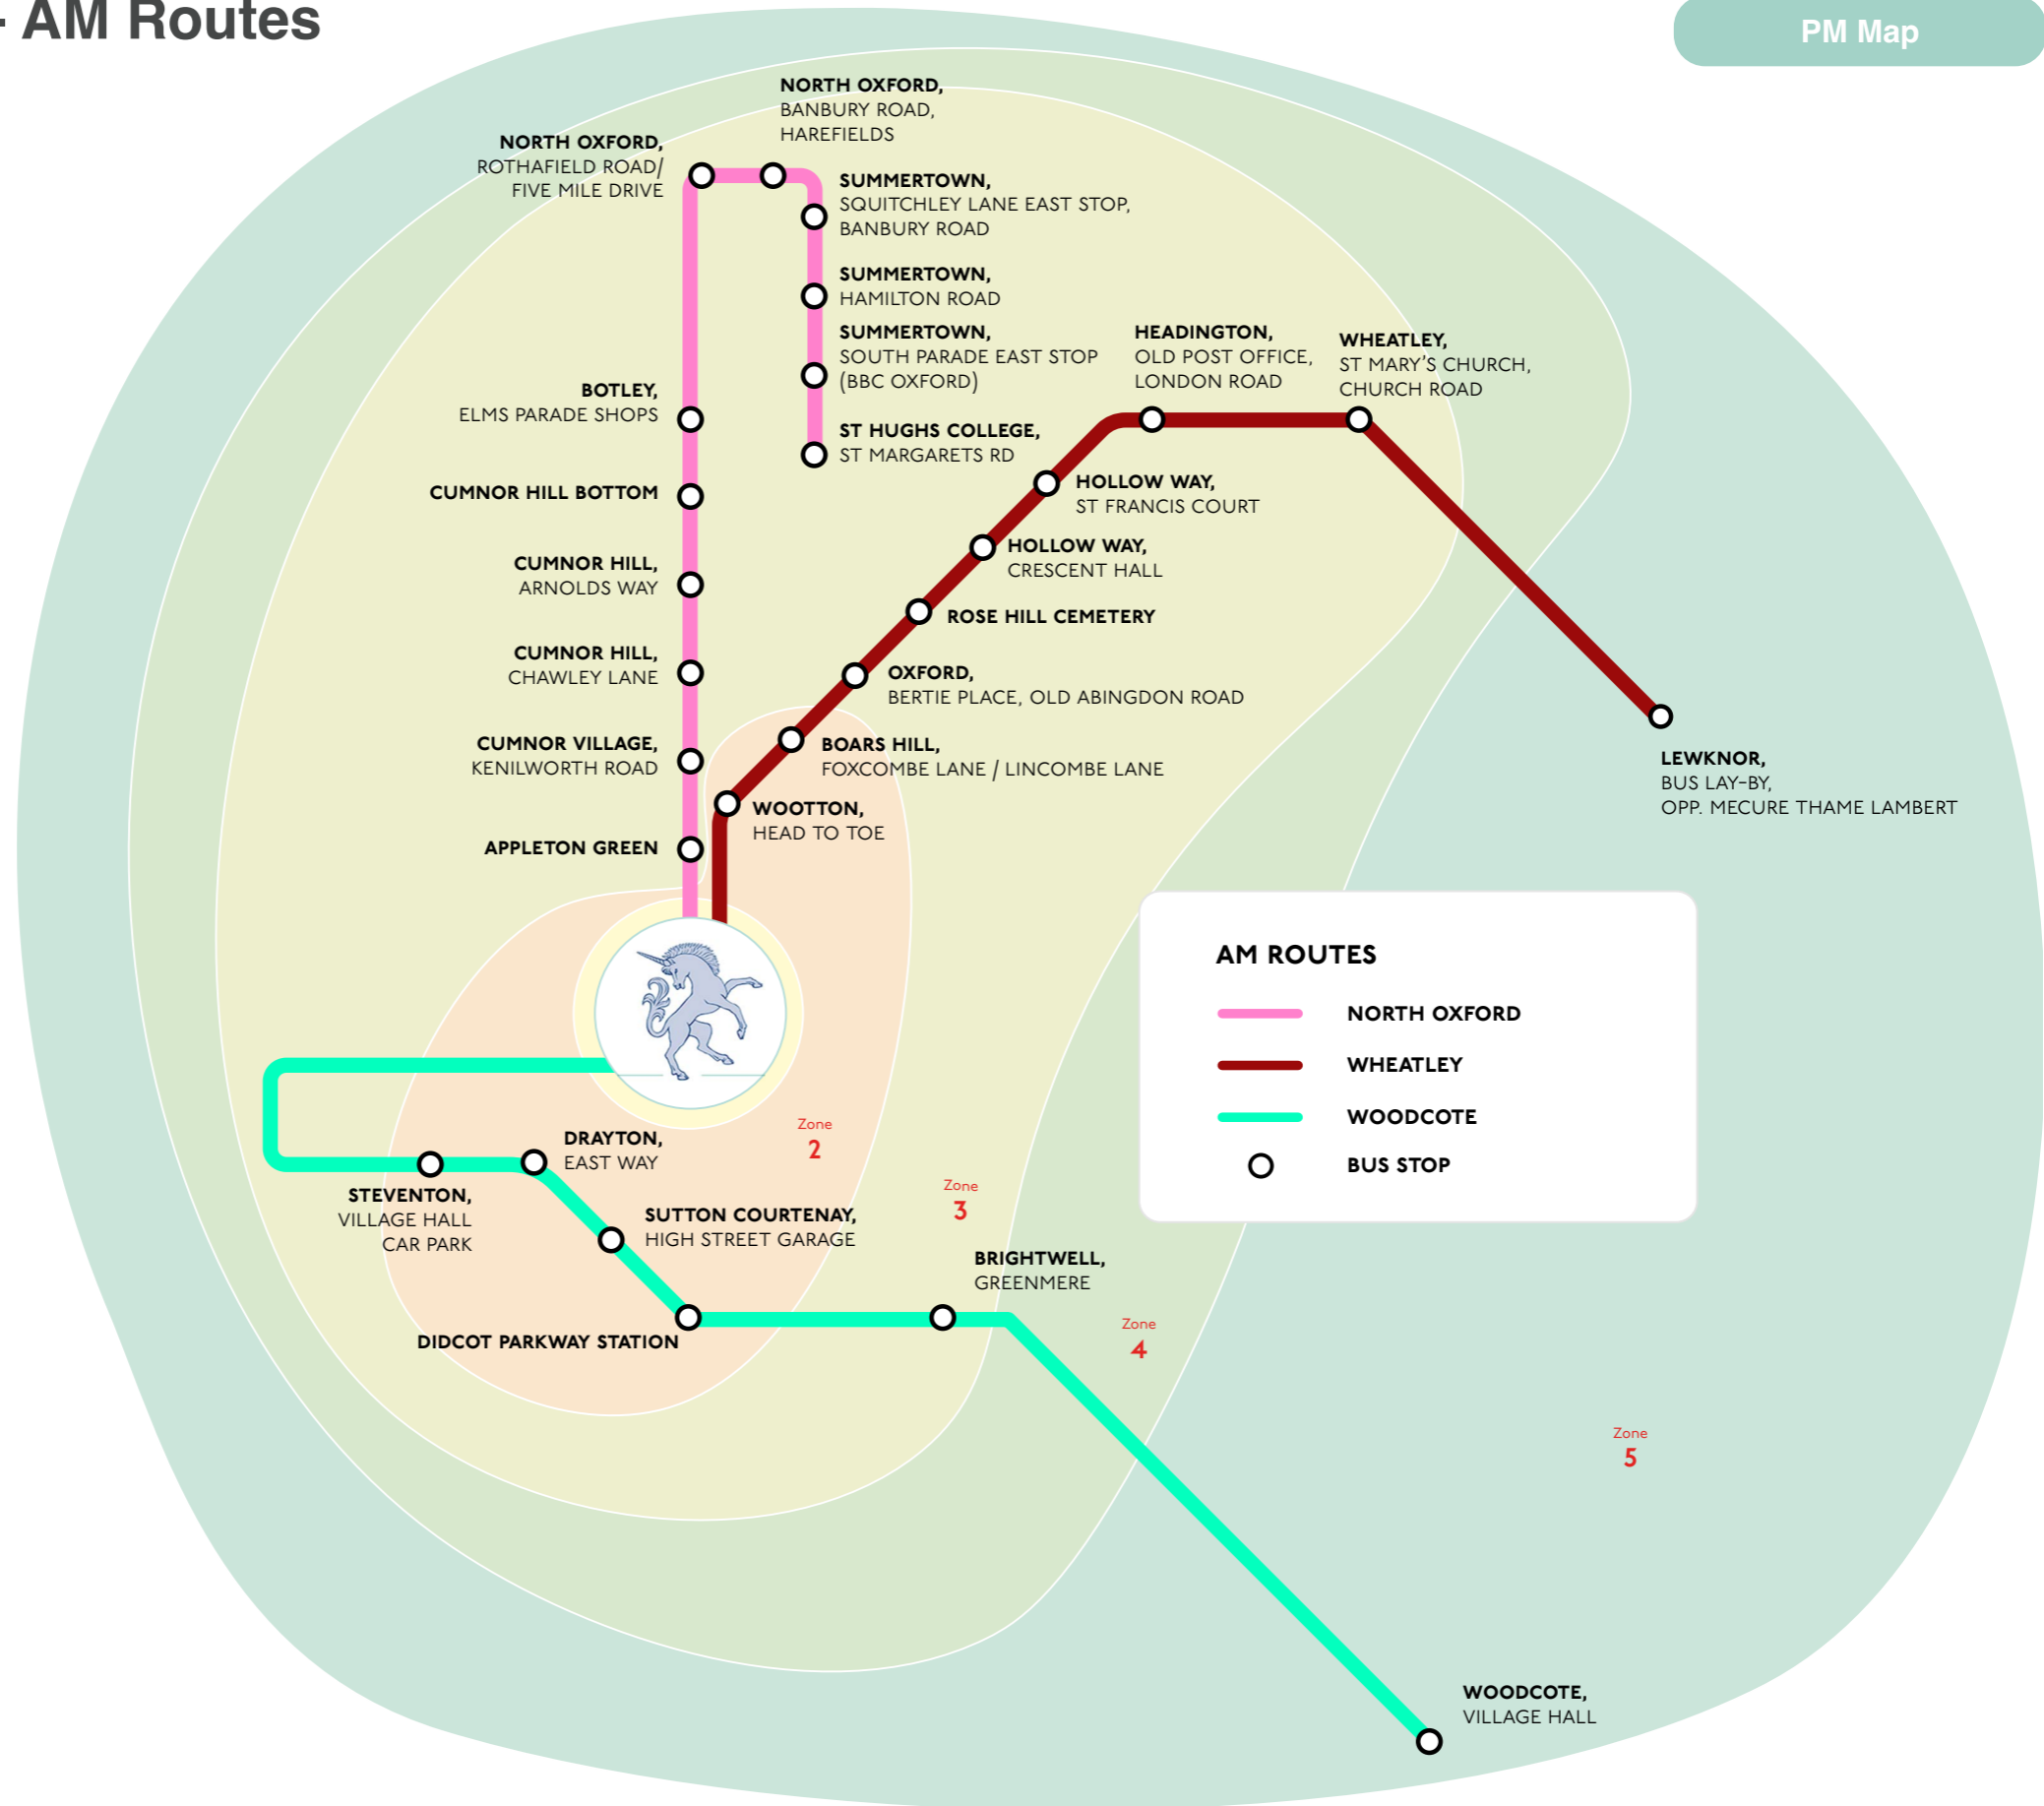

Abingdon Prep - AM Routes

*Please note: This map only shows routes for exclusive use by Abingdon Prep

Abingdon Prep - PM Routes

ALL EARLY PM ROUTES

— BICESTER PM EARLY	— SONNING COMMON PM EARLY
— FARINGDON PM EARLY	— UPPER BASILDON PM EARLY
— GORING PM EARLY	— WANTAGE PM EARLY
— HUNGERFORD PM EARLY	— WATLINGTON PM EARLY
— LOWER SHIPLAKE PM EARLY	— WOODSTOCK PM EARLY
— NEWBURY PM EARLY	○ BUS STOP