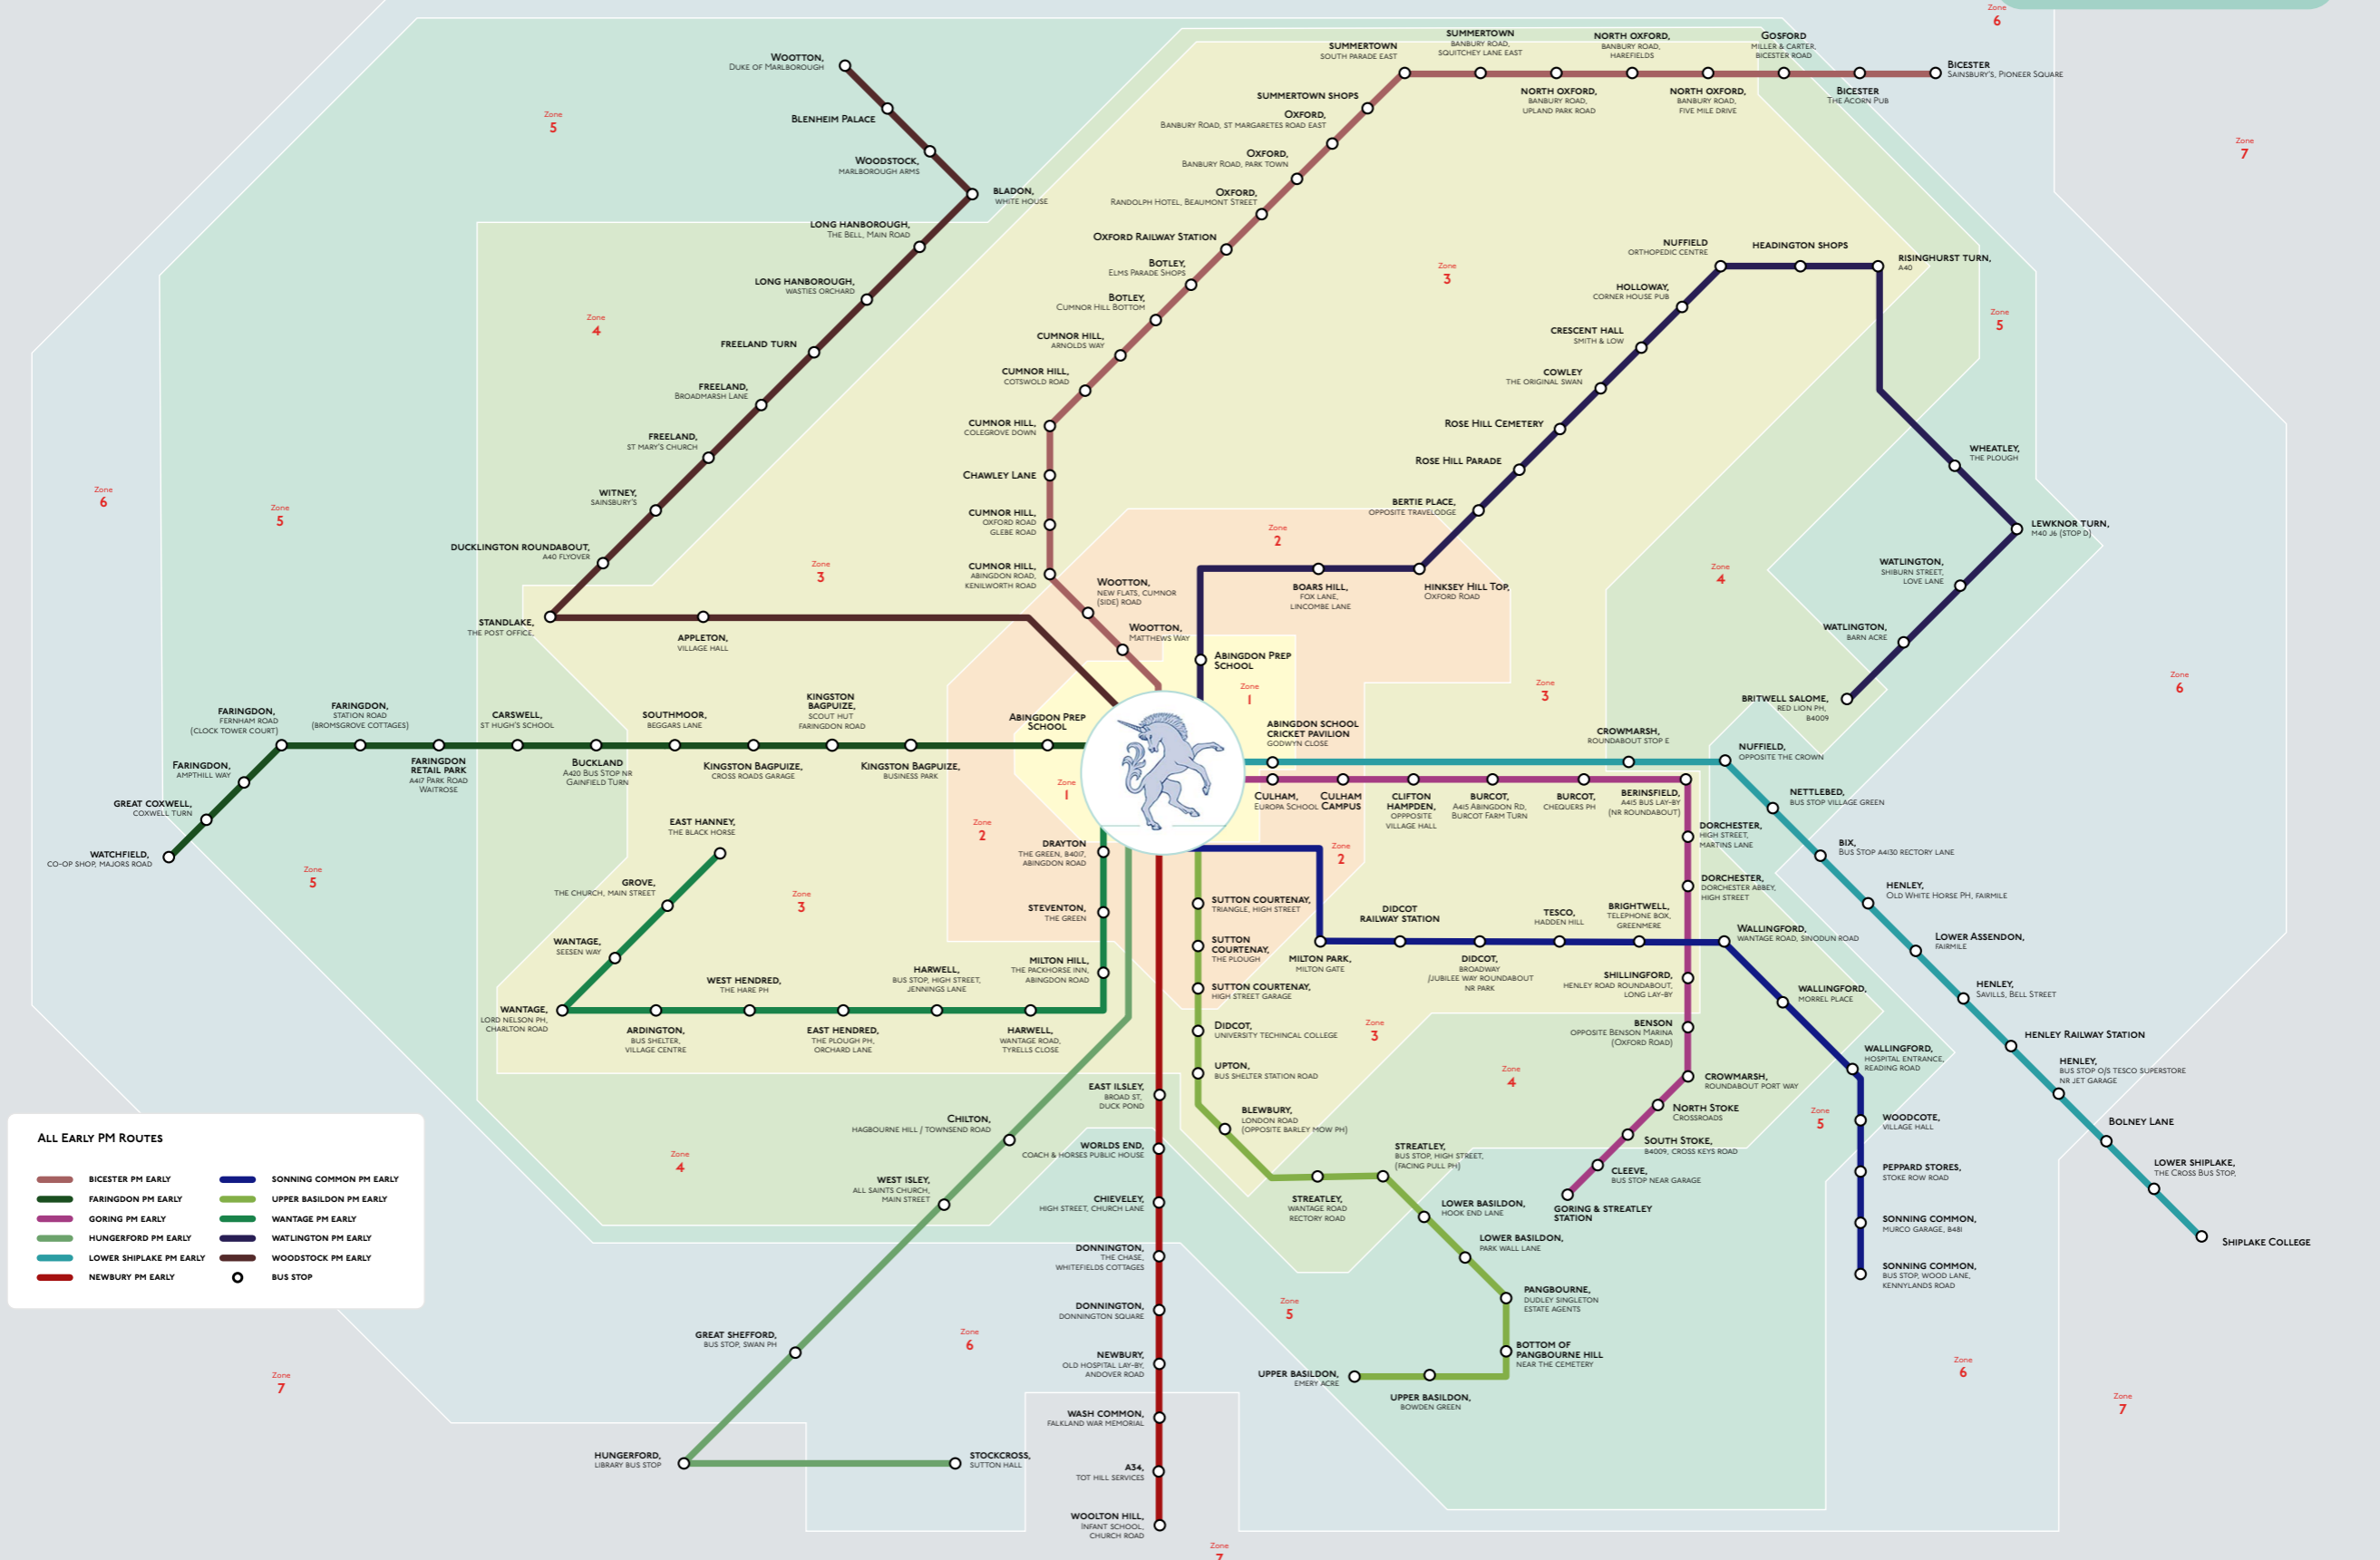

Abingdon Prep - AM Routes

*Please note: This map only shows routes for exclusive use by Abingdon Prep

Abingdon Prep - PM Routes

ALL EARLY PM ROUTES

— BICESTER PM EARLY	— SONNING COMMON PM EARLY
— FARINGDON PM EARLY	— UPPER BASILDON PM EARLY
— GORING PM EARLY	— WANTAGE PM EARLY
— HUNGERFORD PM EARLY	— WATLINGTON PM EARLY
— LOWER SHIPLAKE PM EARLY	— WOODSTOCK PM EARLY
— NEWBURY PM EARLY	○ BUS STOP