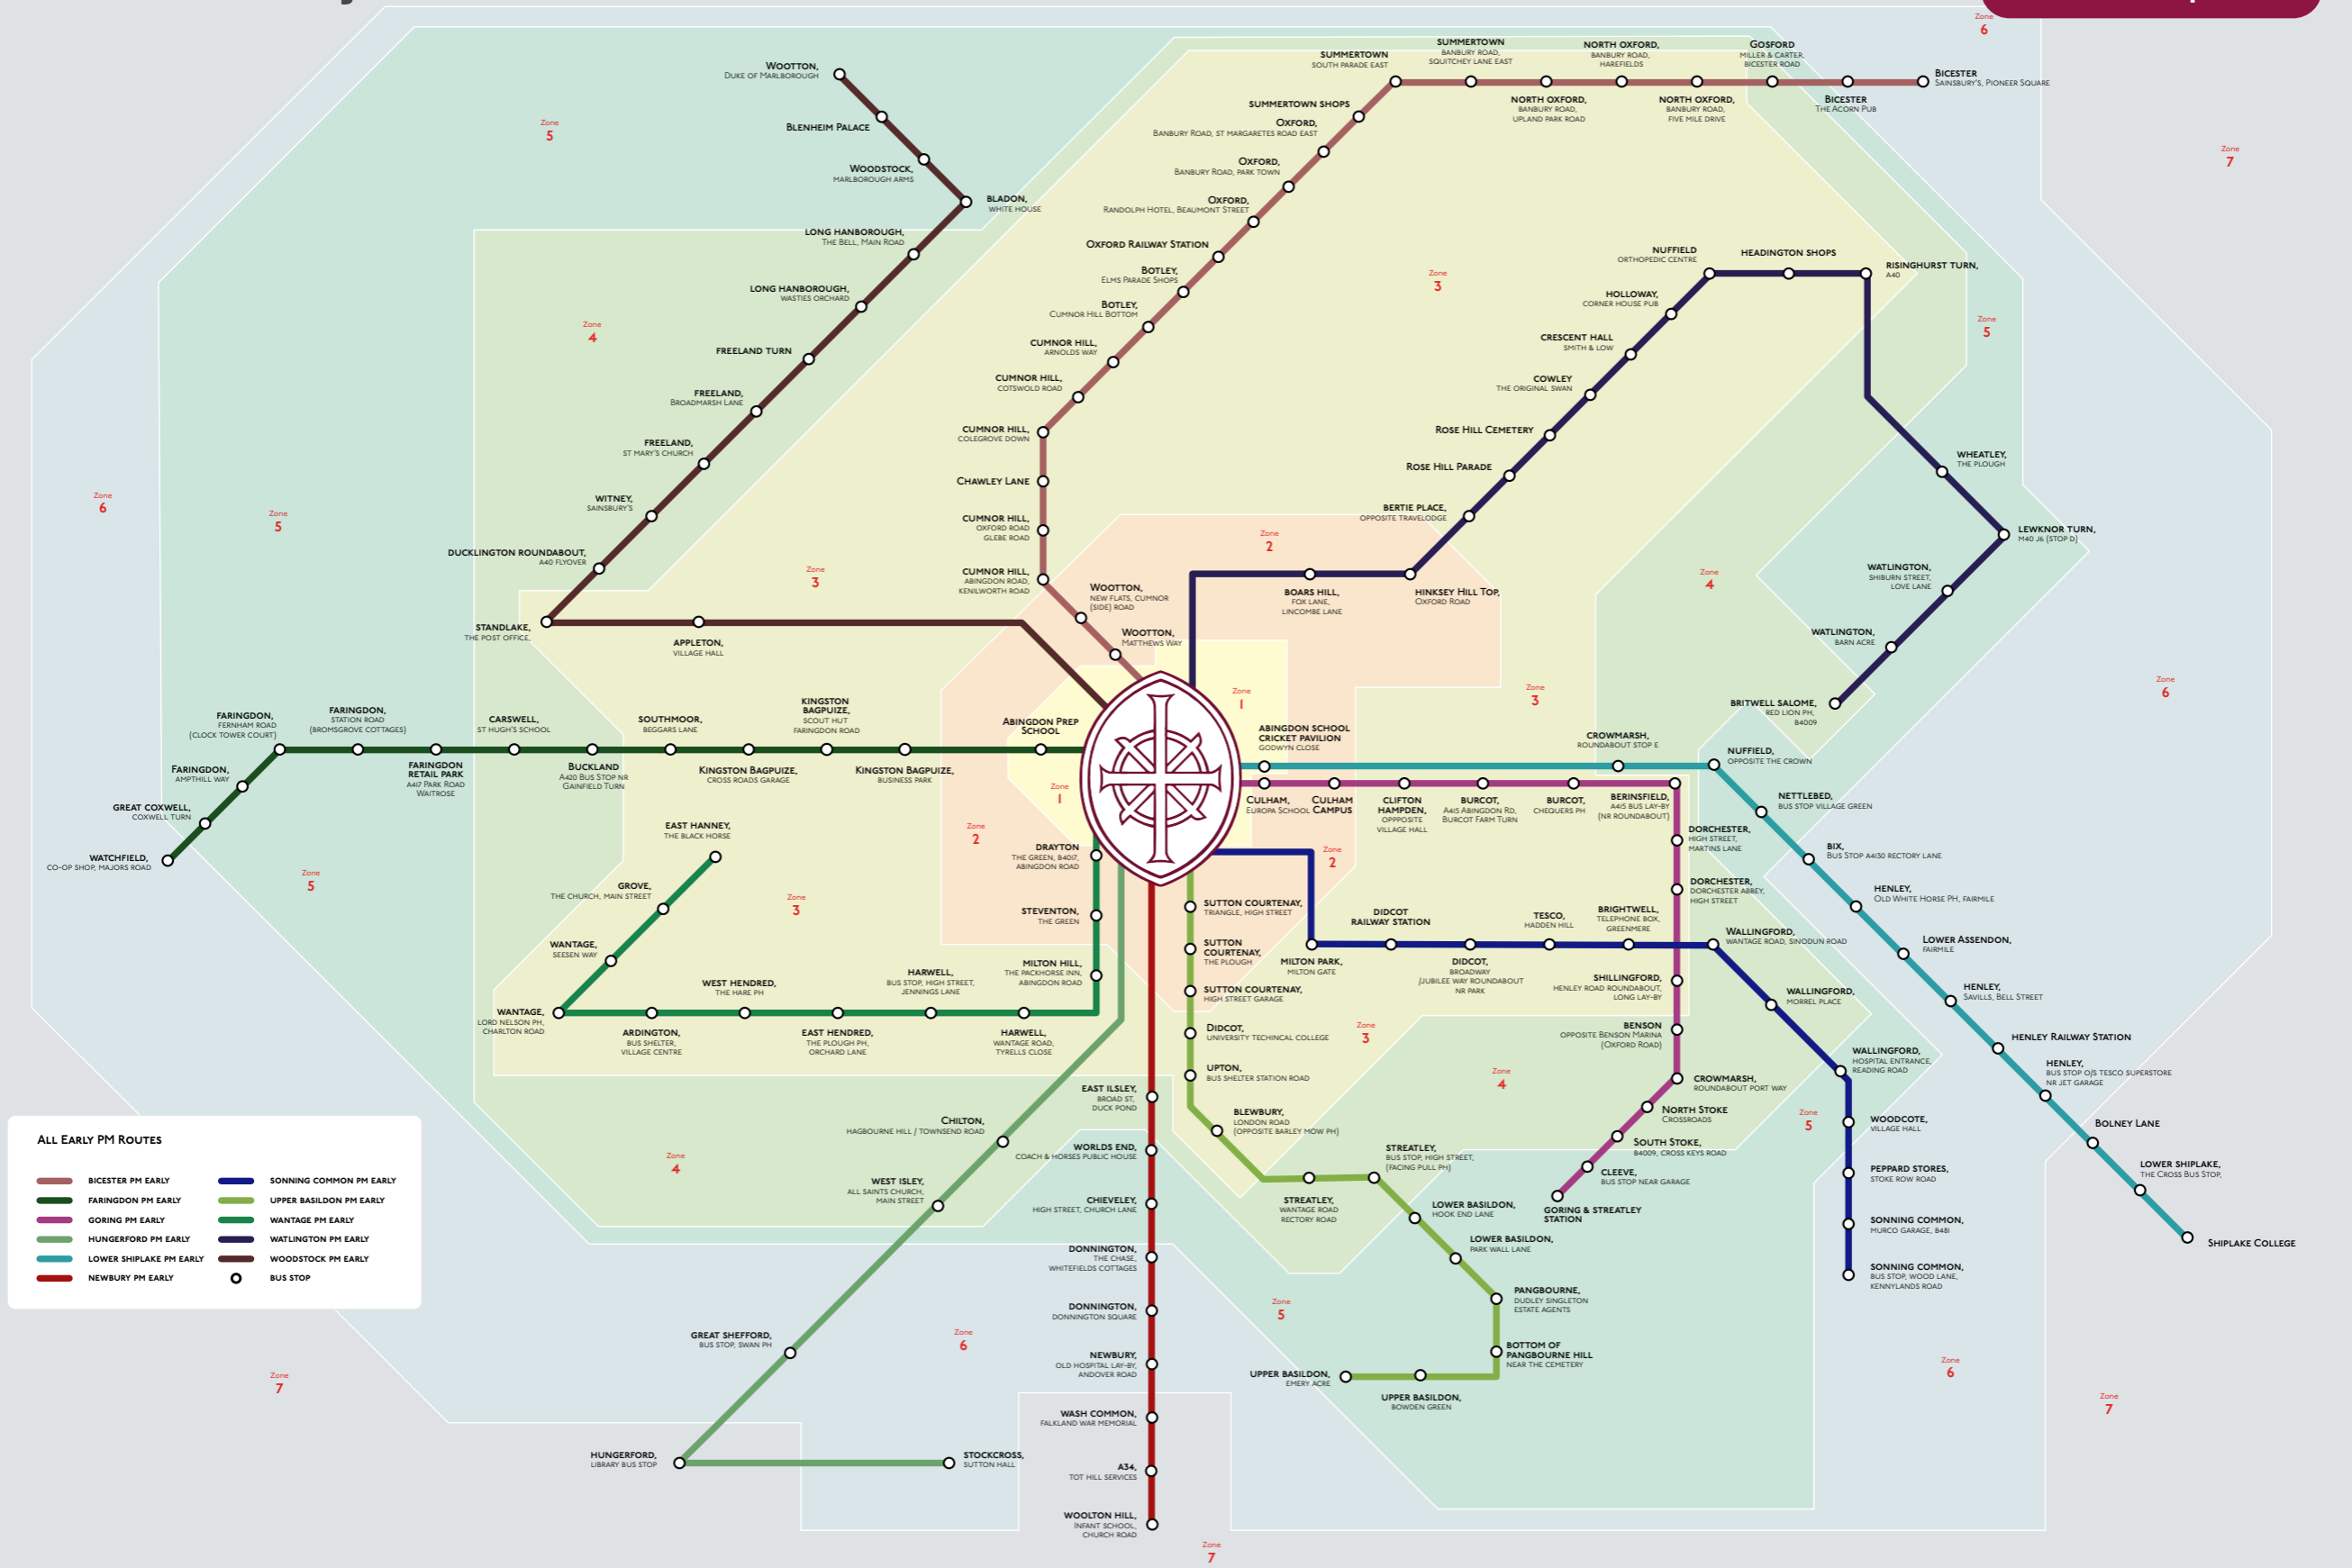

SHSK - AM Routes

Early PM Map

- ALL AM ROUTES**
- BAMPTON
 - BICESTER
 - BLEWBURY
 - BRIGHTWELL
 - BURFORD
 - CRAYS POND
 - FARINGDON
 - GORING
 - HEADINGTON
 - HUNGERFORD
 - LAMBOURN
 - LOWER SHIPLAKE
 - NEWBURY
 - NORTH OXFORD
 - READING
 - STOKENCHURCH
 - THAME
 - TWYFORD
 - UPPER BASILDON
 - WANTAGE
 - WOODSTOCK
 - WOODSTOCK ROAD
 - WOOLHAMPTON
 - BUS STOP

PM Bus stop is also served on the PM bus.
 *Please note: Some stops are served at a different location on the PM bus.

SHSK - Early PM Routes

ALL EARLY PM ROUTES

— BICESTER PM EARLY	— SONNING COMMON PM EARLY
— FARINGDON PM EARLY	— UPPER BASILDON PM EARLY
— GORING PM EARLY	— WANTAGE PM EARLY
— HUNGERFORD PM EARLY	— WATLINGTON PM EARLY
— LOWER SHIPLAKE PM EARLY	— WOODSTOCK PM EARLY
— NEWBURY PM EARLY	○ BUS STOP