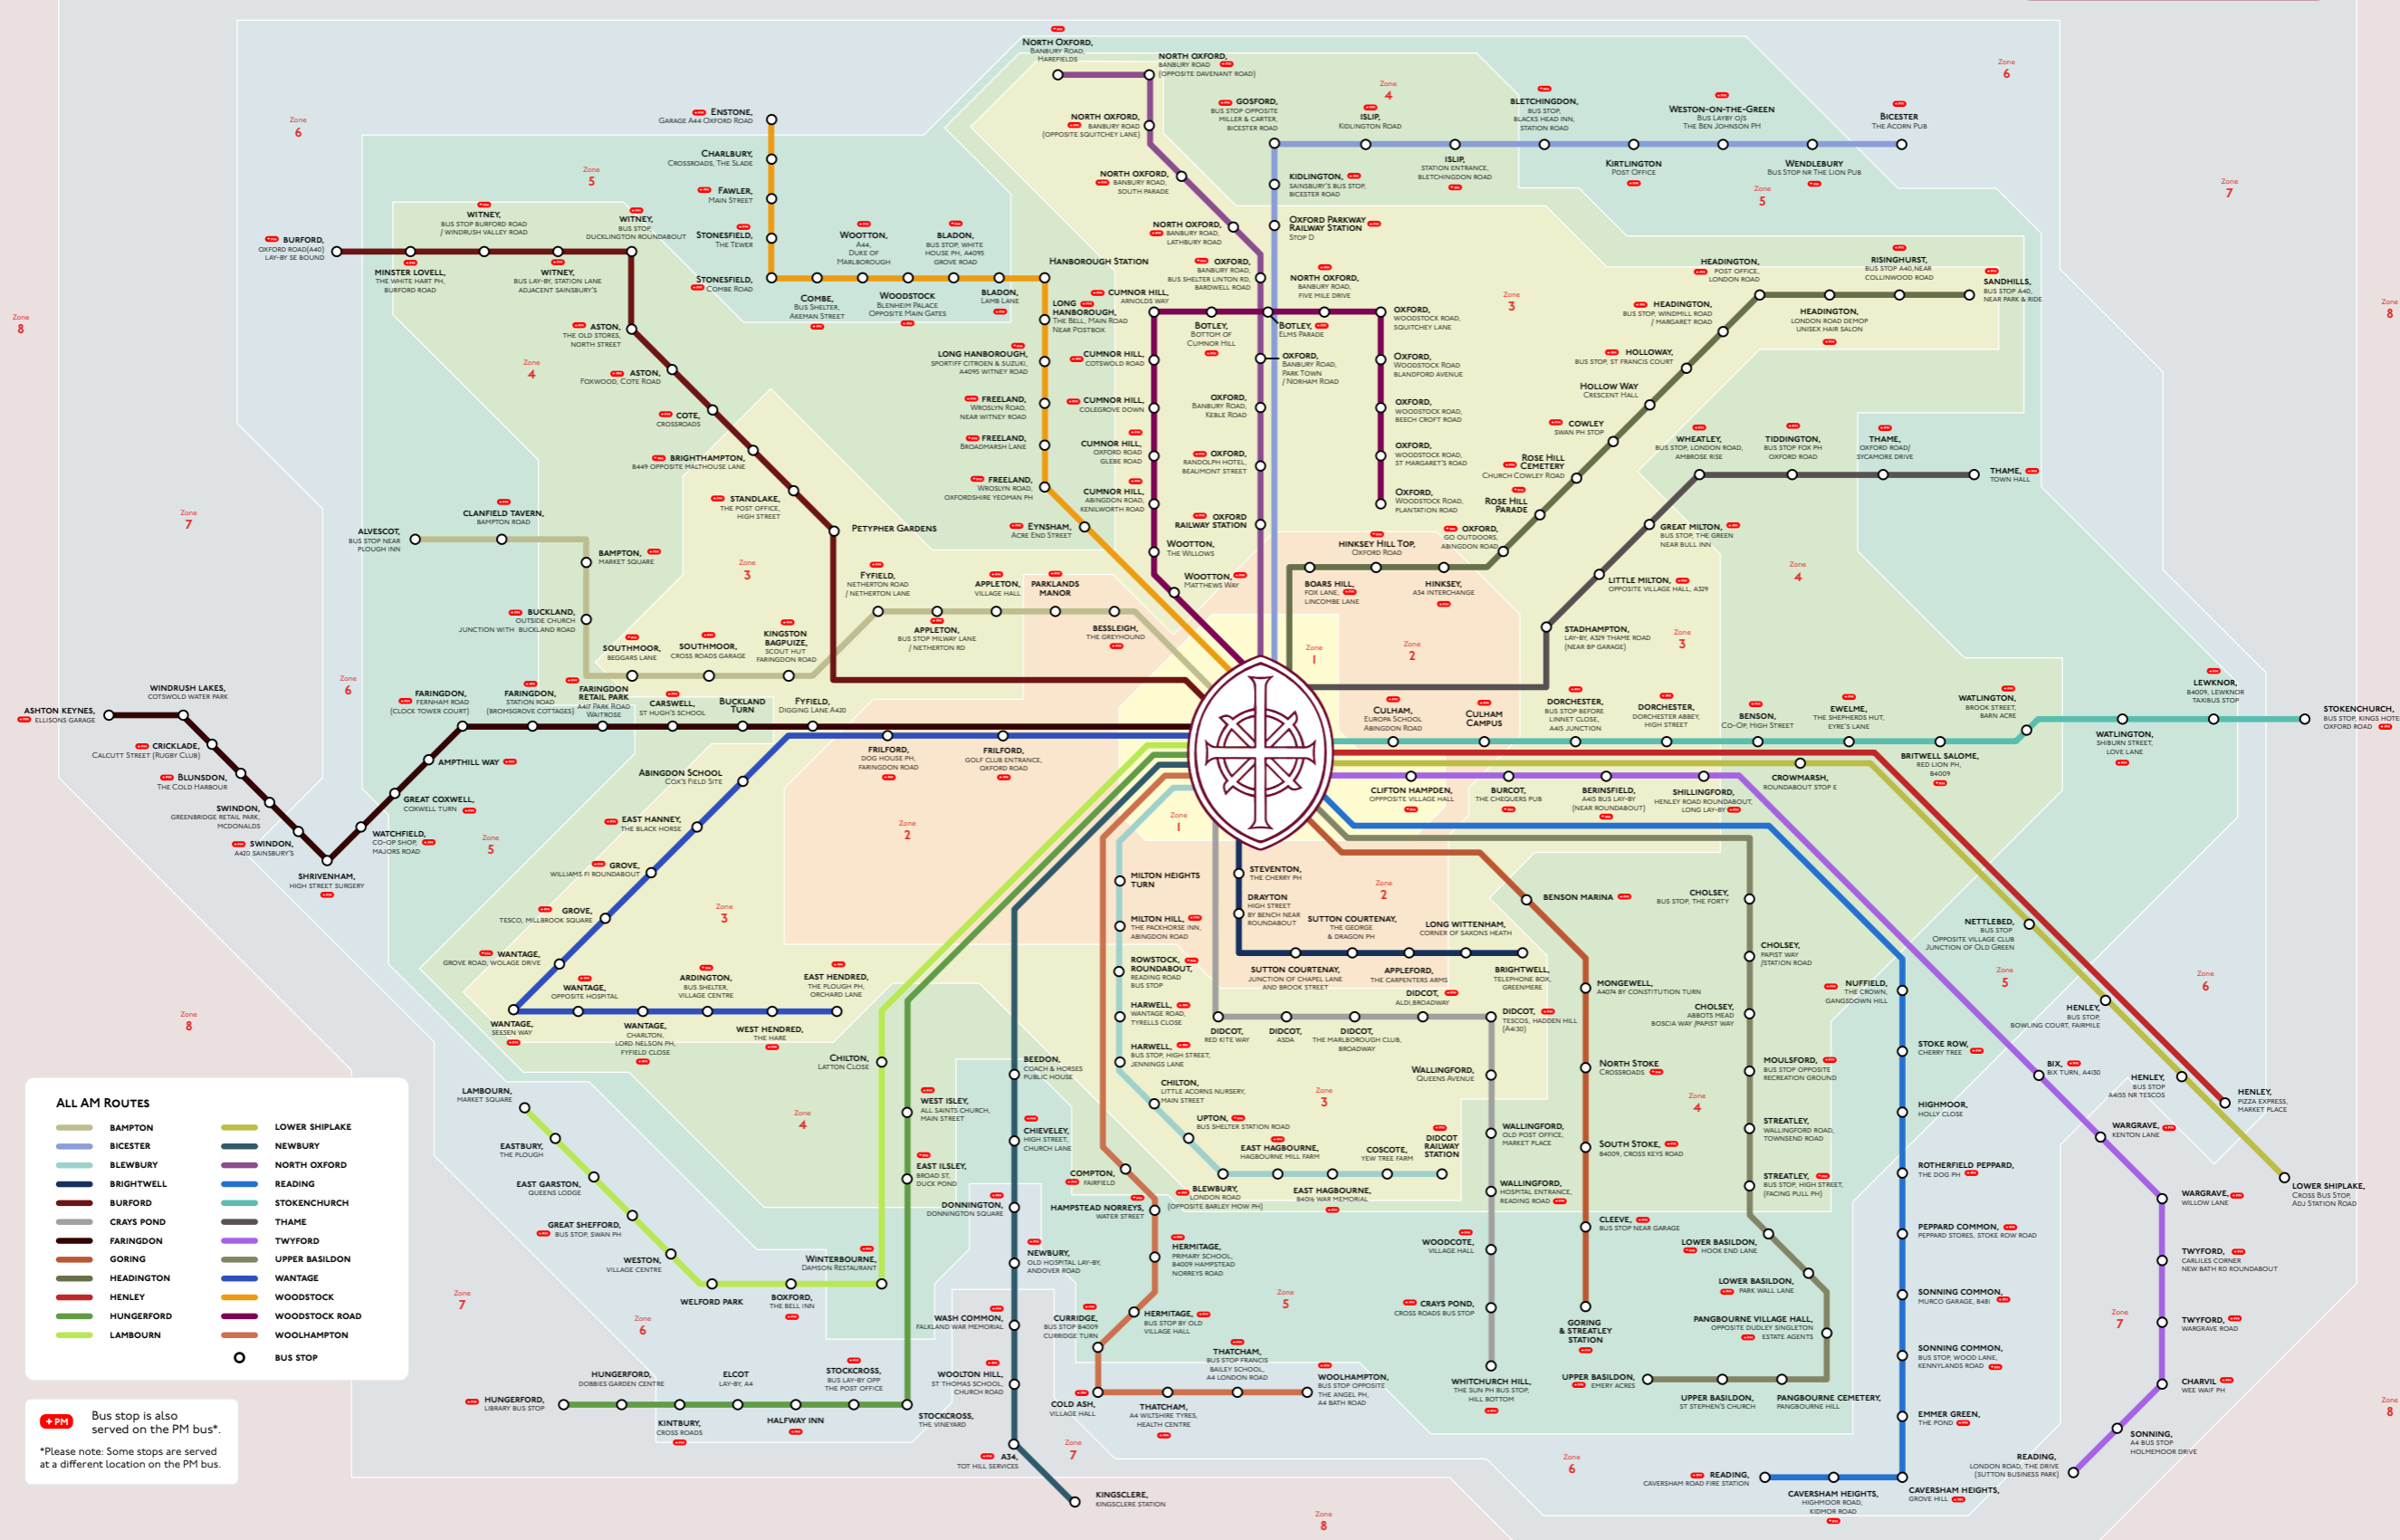

SHSK - AM Routes

Early PM Map

- ALL AM ROUTES**
- BAMPTON
 - BICESTER
 - BLEWBURY
 - BRIGHTWELL
 - BURFORD
 - CRAYS POND
 - FARINGDON
 - GORING
 - HEADINGTON
 - HUNGERFORD
 - LAMBOURN
 - LOWER SHIPLAKE
 - NEWBURY
 - NORTH OXFORD
 - READING
 - STOKENCHURCH
 - THAME
 - TWYFORD
 - UPPER BASILDON
 - WANTAGE
 - WOODSTOCK
 - WOODSTOCK ROAD
 - WOOLHAMPTON
 - BUS STOP

PM Bus stop is also served on the PM bus.
 *Please note: Some stops are served at a different location on the PM bus.

SHSK - Early PM Routes

ALL EARLY PM ROUTES

— BICESTER PM EARLY	— SONNING COMMON PM EARLY
— FARINGDON PM EARLY	— UPPER BASILDON PM EARLY
— GORING PM EARLY	— WANTAGE PM EARLY
— HUNGERFORD PM EARLY	— WATLINGTON PM EARLY
— LOWER SHIPLAKE PM EARLY	— WOODSTOCK PM EARLY
— NEWBURY PM EARLY	○ BUS STOP